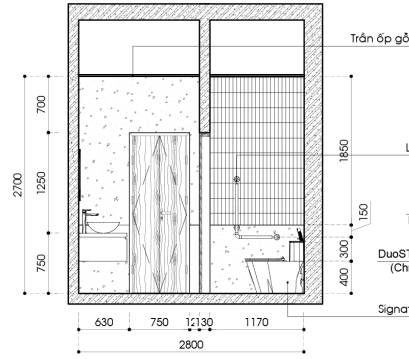

Design: Floor Plan and Elevations

STRATEGIC ZONING

Optimized 7m² layout with distinct zones allows **simultaneous use** by multiple family members without conflict.

SAFETY CIRCULATION

A barrier-free central path with strict **Wet/Dry separation** minimizes slip hazards, ensuring crucial safety for the elderly.

FLEXIBLE OPENNESS

"Folding doors adapt the space: open for natural cross-ventilation ('Summer Sunbeam') or closed for absolute privacy."

Total Bathroom Area
in sqm (including wall
& columns)

7m²

CEILING PLAN

A

ELEVATIONS