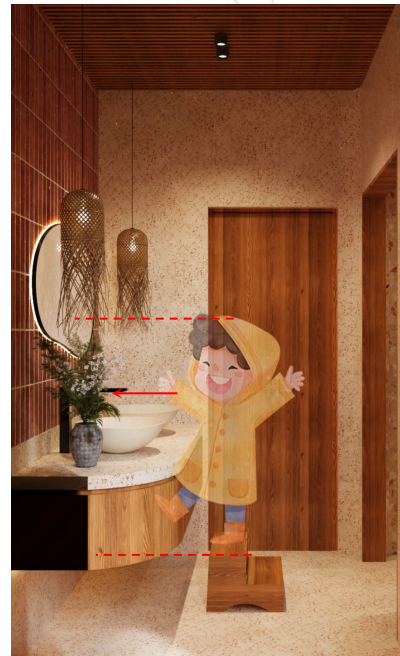

Design Visuals: Basin Area

CHILD-FRIENDLY INDEPENDENCE

Promoting autonomy for the youngest family members, a **mobile wooden step stool** allows children to comfortably reach the vessel basin. This simple yet thoughtful addition transforms daily hygiene into an accessible, fun habit.

SHARED EFFICIENCY

Designed for the morning rush, the **double vessel basin** layout enables simultaneous usage. Two family members can wash side-by-side without conflict, optimizing the flow of a busy multi-generational household.

ORGANIC SAFETY

The **curved terrazzo countertop** is not just aesthetic; it's a critical safety feature. By eliminating sharp corners, it prevents injuries for active children and steady-seeking seniors, ensuring a smooth, worry-free circulation.