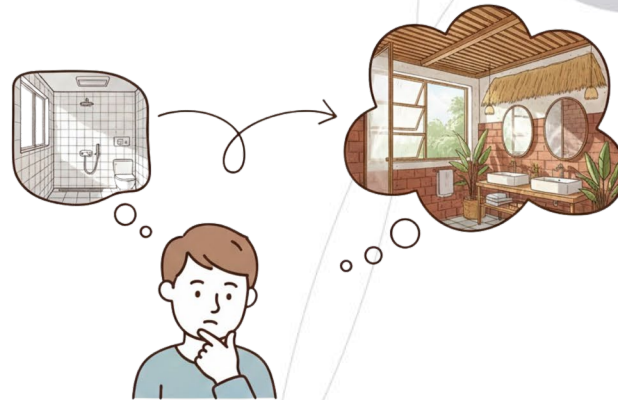

Design Concept Summary

Designed for a **multi-generational family** in the modern city, this project addresses the emotional transition of grandparents relocating from the countryside. Titled "**Distant Summer Sunlight**," the bathroom acts as a nostalgic time capsule.

The design captures the essence of a **rural summer** -filled with dappled sunlight, lush greenery, and rustic materials like **mosaic tiles and terrazzo**. For the grandparents, it rekindles cherished memories of their homeland, offering comfort in an unfamiliar metropolis. For the grandchildren, it provides a tactile connection to nature and heritage that urban life often lacks.

Beyond function, this space bridges the generational gap, creating a sanctuary where the family can share stories and bond amidst the healing atmosphere of peaceful summer memories.