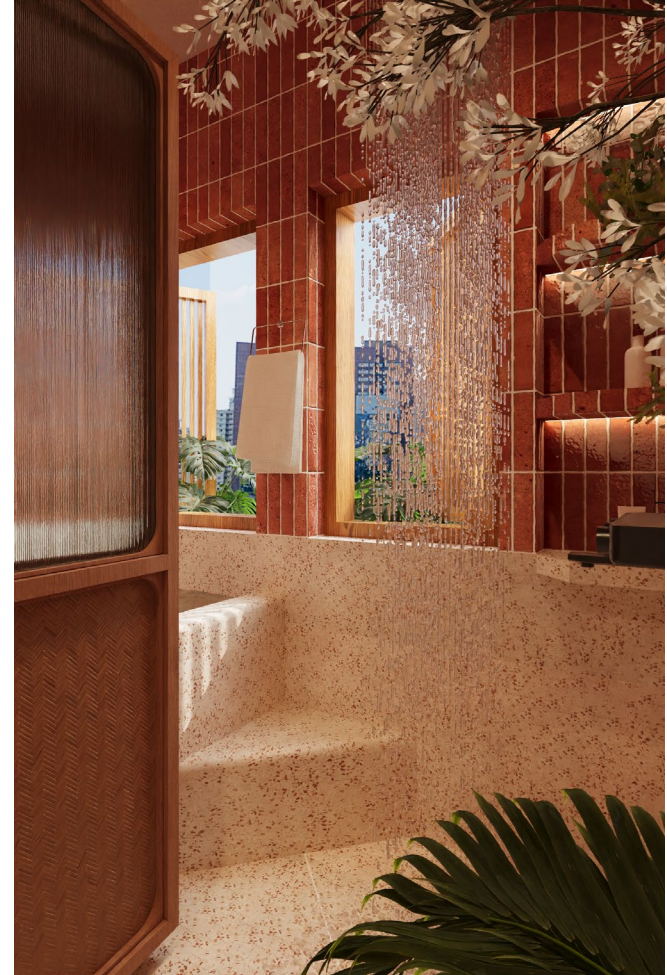

Design Visuals: Optional Images/ Information

URBAN OASIS

"Adjustable **wooden louvers** frame the city skyline, acting as a filter between the bustling world outside and the tranquil retreat inside. Users can soak in peace while staying connected to the urban rhythm."

SENSORY HEALING

"A visual therapy created by **sunlight dancing on water ripples** and warm terracotta tones. Indoor greenery adds a breath of nature, refreshing the soul and relieving stress."

SAFE IMMERSION

"The **anti-slip terrazzo steps** provide a gentle, tactile transition into the deep soaking tub. This design ensures a secure, spa-like experience accessible to every generation."