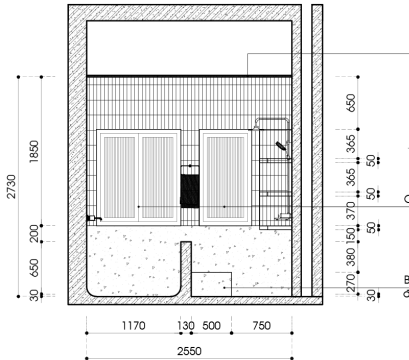

C

ELEVATIONS