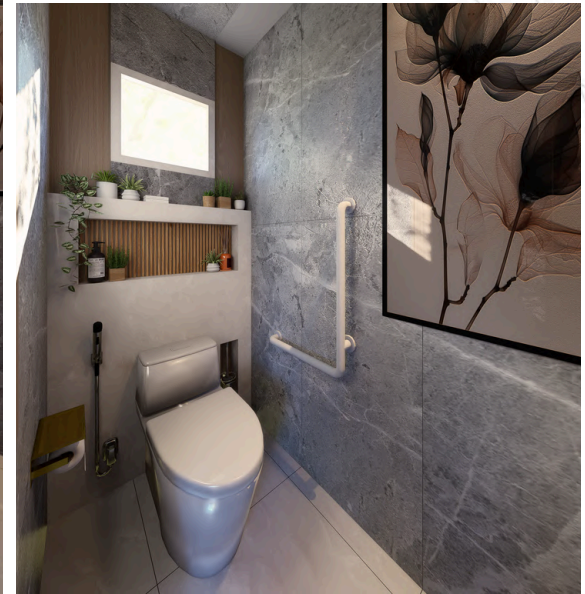

Design Visuals: Optional Images/ Information

Every part of the bathroom, including the washbasin, shower, and toilet zones, is designed to support users from children to the elderly, reflecting the inner light of the home.

The functions include step drawers for children to reach the sink, small lockers in the toilet zone for emergency work, and grab bars to assist seniors.

The shower zone features a wall seat for relaxation or a small sauna, which can also be adapted into a safe bathing area for children.