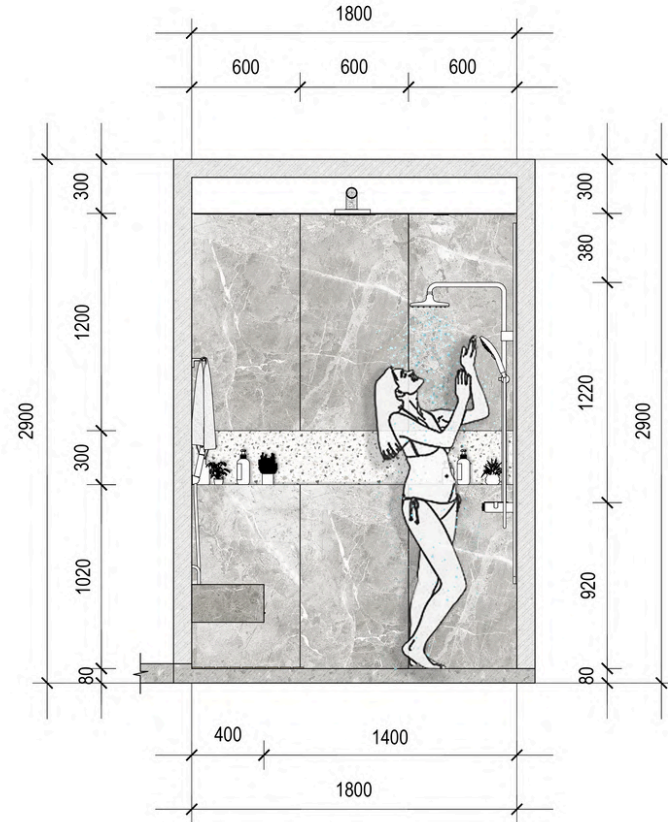

The right side consists of the dry zone for the toilet, complete with storage cabinets and safety grab bars. This area also features a window that allows natural light to enter and help eliminate bacteria, making the entire bathroom a safe and ideal space for the whole family.

# Design: Floor Plan and Elevations

**ELEVATION A-A**

**ELEVATION B-B**

# Design: Floor Plan and Elevations