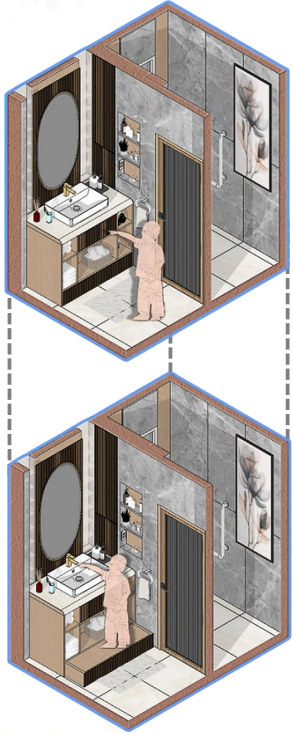

The three-zone layout allows the central washbasin to act as a fluid hub for shared use, while the shower and toilet areas remain tucked away behind ripple glass and marble walls, offering a quiet sense of privacy whenever a family member needs it.

# Design Visuals: Shower Area

**as:da**  
American Standard  
Design Award 2026

Design  
Visuals:  
Toilet  
Area

**as:da**  
American Standard  
Design Award 2026

Design  
Visuals:  
Basin  
Area

## Design Visuals: Optional Images/ Information

This is a bathroom that allows you to be with yourself to create new inspirations. It is not a bathroom that is perfect in every way, but it is a space that provides light for you and your family.