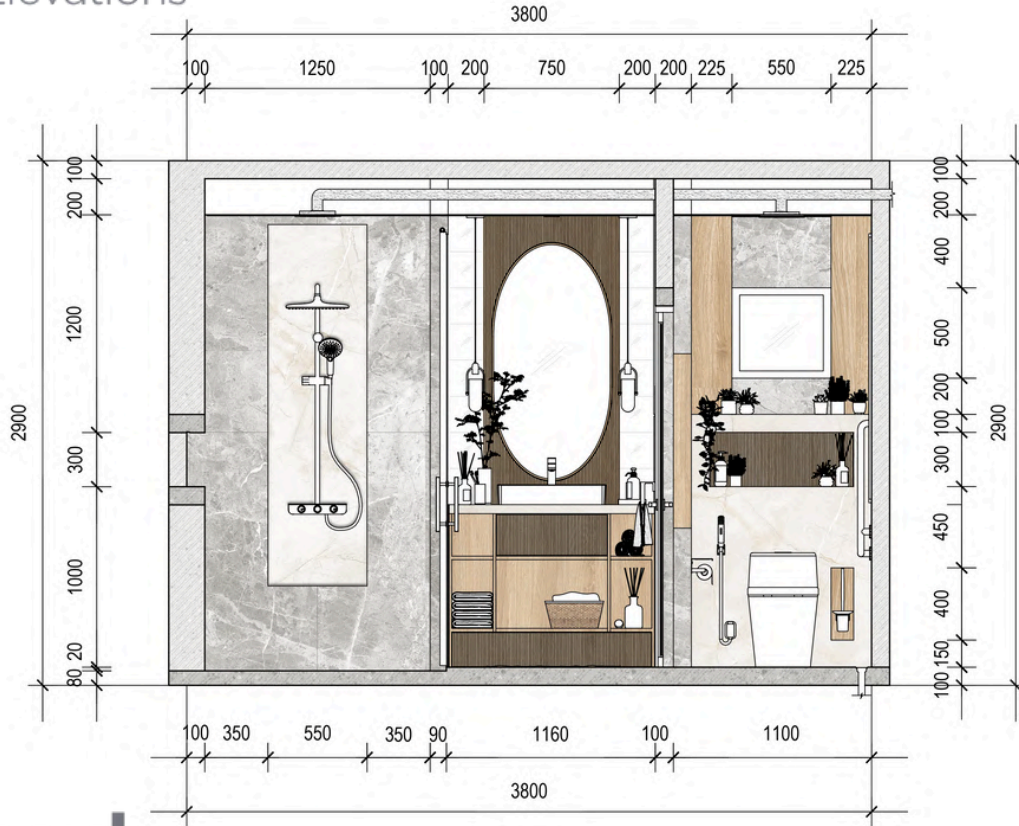

Design: Floor Plan and Elevations

ELEVATION A-A