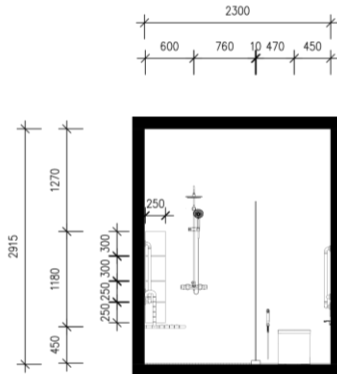

E1 ELEVATION 1
SCALE : 1 : 50

E2 ELEVATION 2
SCALE : 1 : 50