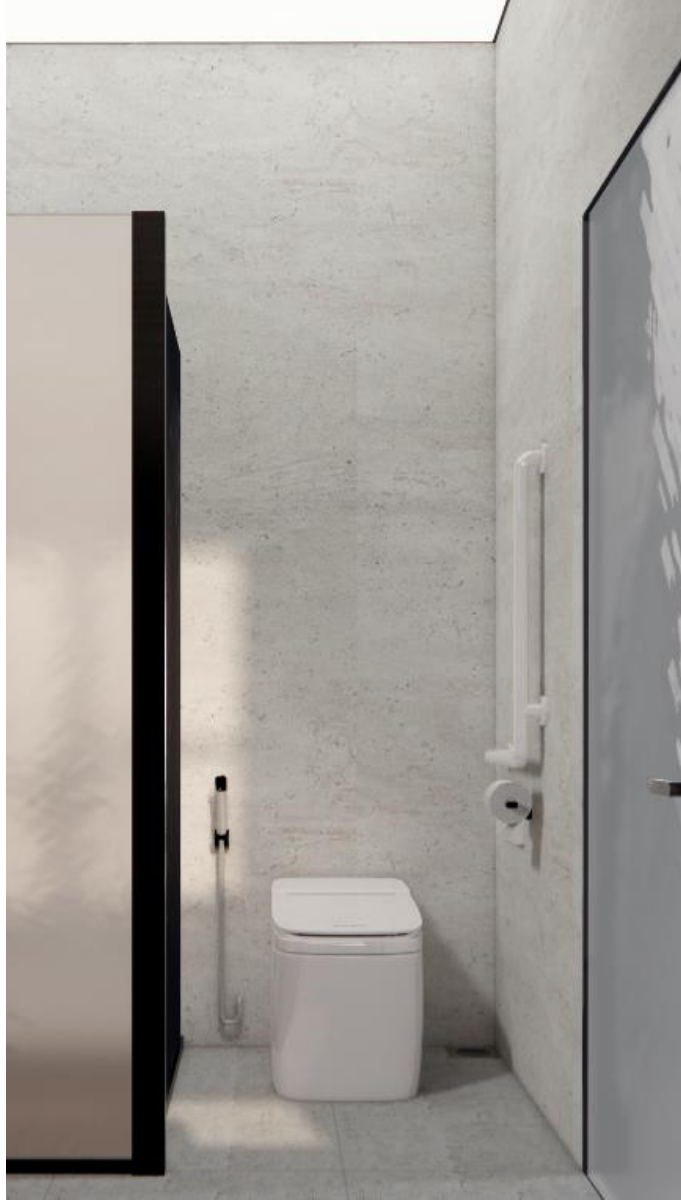

Design Visuals: Shower Area

For ambient lighting in the bathroom, an LED light panel is made to resemble skylights.

Shower area is enclosed with 2000mm height of frosted glass partition and door. The anti-slip wood strip is laid on the shower area's floor to serve as drainage.

For the benefit of the elderly and others, a grab bar was installed to hold the shower seat. The door handle serves as both a grab bar and a towel hanger.

Recessed shower shelving expands the shower area's footprint while adding a minimalist, sleek touch.

as:da
american
standard
design
award
asia
pacific
2023

Design Visuals: Toilet Area

The shower and toilet areas are separated by a 2000mm high divider made of frosted glass. In the "simultaneous and independent usage" mode, the bathroom door can be opened 90 degrees to completely enclose the toilet area.

as:da
american
standard
design
award
asia
pacific
2023

Design Visuals: Basin Area

A large window with sheer curtain fitted invites the natural light into bathroom and meanwhile ensuring privacy. Users can have moments of serenity and relaxation from the external view when using the bathroom.