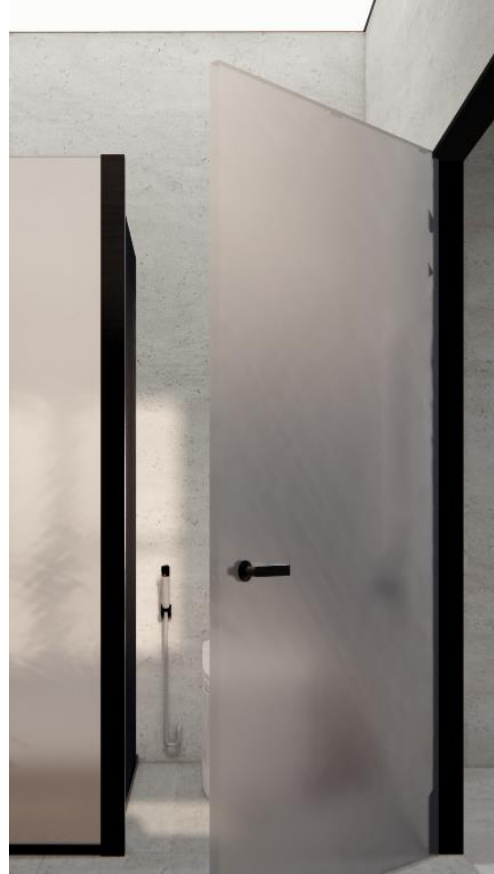

Design Visuals: Optional Images/ Information

In the “simultaneous and independent usage” mode which the bathroom is used by multiple family members at the same time, the frosted translucent glass bathroom door may be opened 90 degree to close up the toilet area. It is designed so that others can use the toilet separately while others are using the shower area or the basin area.