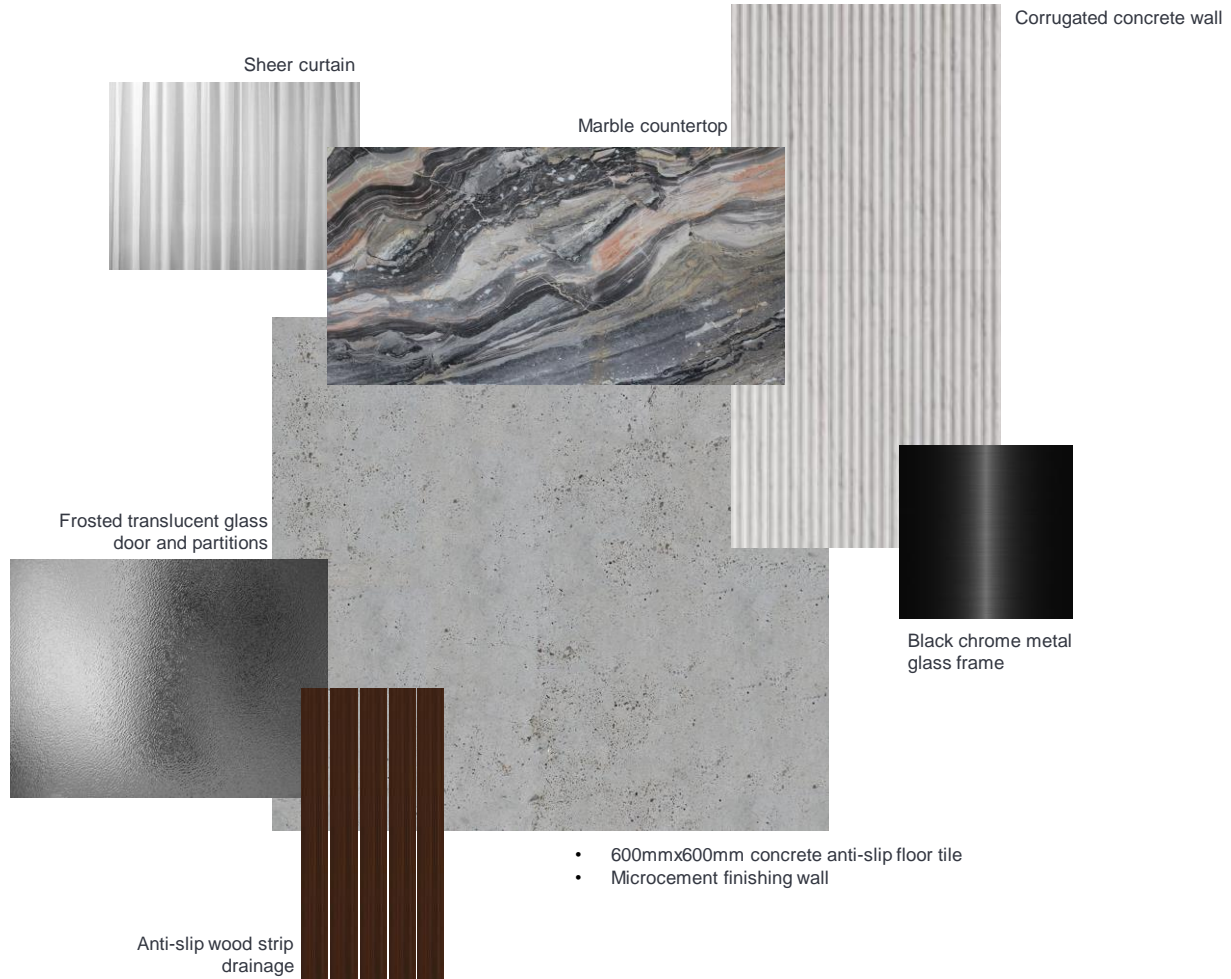

The large window and mirror make the bathroom appears spacious. The space is properly planned to avoid justle.

Specifications: Colors, Materials and Finishes

The elegant monochromatic is used as the bathroom's dominant color tone to communicate a timeless aesthetic. A marble countertop is chosen as its natural hue add color to the monochromatic space.

Anti-slip finishes like concrete floor tiles and wood strips are used to ensure user's safety.

Corrugated concrete is plastered to the wall of the seamless bathroom to give texture and contrast.

Most materials utilized are sustainable, results in a timeless outcome as it can stands longer.