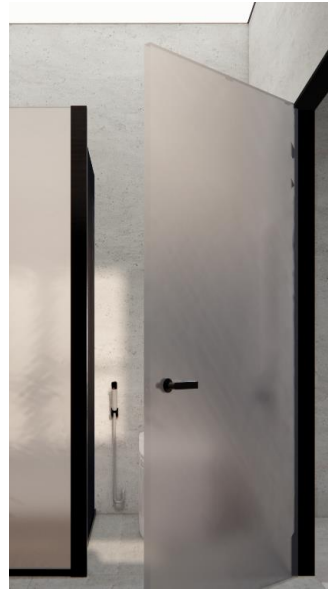

Design Visuals: Toilet Area

The shower and toilet areas are separated by a 2000mm high divider made of frosted glass. In the "simultaneous and independent usage" mode, the bathroom door can be opened 90 degrees to completely enclose the toilet area.

There is a grab bar fitted for elderly users. A Plat 4/6l Smart Toilet is selected because of its numerous functions and suitability for multigenerational families. Additionally, it offers a music function that enhances the toilet experience.

as:da
american
standard
design
award
asia
pacific
2023