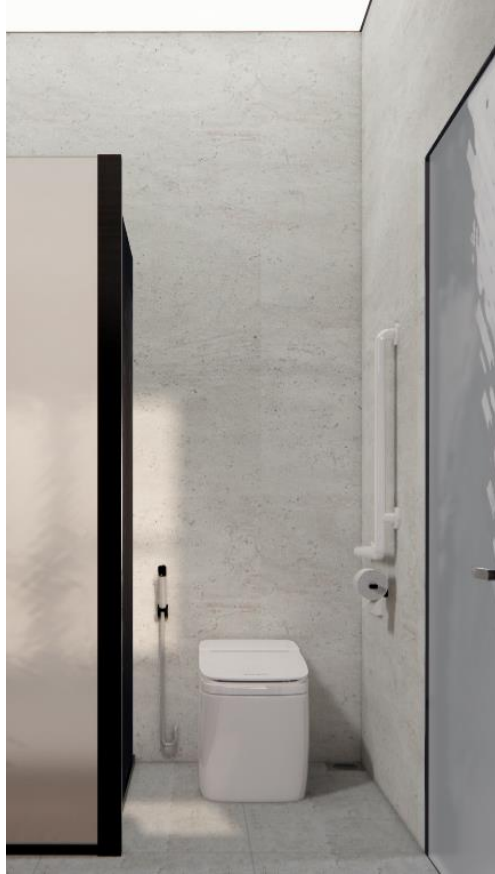

Design Visuals: Optional Images/ Information

In the “simultaneous and independent usage” mode which the bathroom is used by multiple family members at the same time, the frosted translucent glass bathroom door may be opened 90 degree to close up the toilet area. It is designed so that others can use the toilet separately while others are using the shower area or the basin area.