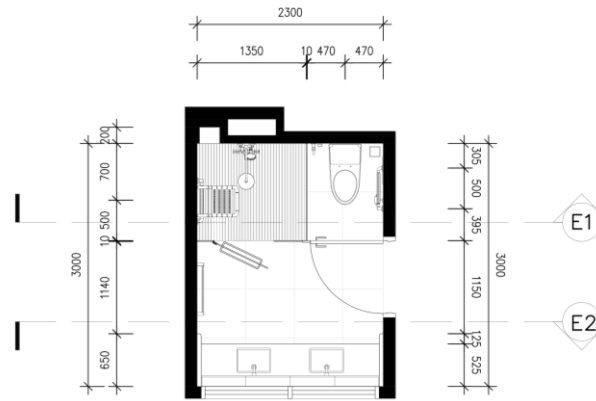

Design: Floor Plan and Elevations

The 6.9 sqm space is divided into three functions which are the shower area, sitting toilet area and basin area.

There are 2 ways of using the bathroom which are the “simultaneous and independent usage” and “me-time usage”. In the “simultaneous and independent usage” mode, the bathroom door can be closed 90 degree to close up the toilet area, which enables the simultaneous and independent use of these three spaces. In the “me-time usage” mode, the bathroom doors can be closed up the bathroom entrance to merge all three spaces into one independent space.

FLOOR PLAN
SCALE : 1 : 50