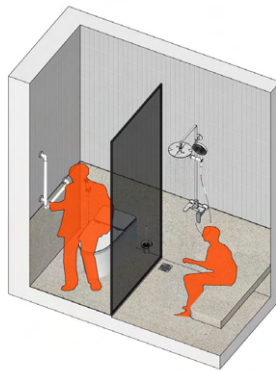

Participant ID : ASDA23-20037

SLIDE 1

*American
Standard*

Design Concept Summary

The design of this bathroom focuses on usage of multiple generations of family members from grandparents to parents to young children highlighting the user experience on safety and comfort also ensuring the space aesthetically fits the taste of old and young people alike.

The idea of this bathroom is to include functions that serve elderly people such as grab bar and shower bench in addition of the space which can accommodate wheelchair accessibility with a concealing step designed as a drawer for young children to use the sink independently.

Safety and secure for elderly

Wheelchair accessible

comfortable and ergonomically
designed for young kid

Double basins allow more family
members to use at the same time.

Design: Floor Plan and Elevations

FLOOR PLAN