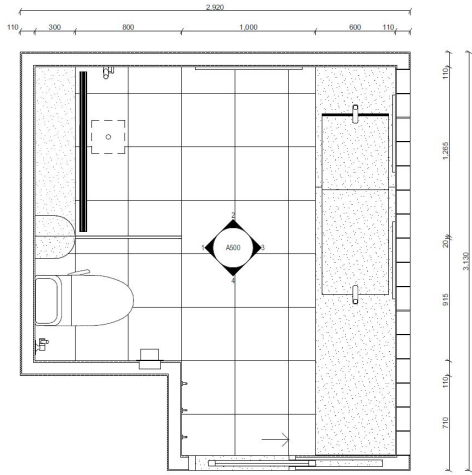

Design: Floor Plan and Elevations

1 Total Area 7m² Proposed Ground Floor Plan 1:20

Design Visuals: Full Bathroom

This bathroom offers an accessible experience for all members of a multi-generational home while maximising hygiene.

Design Visuals: Shower Area

as:da
american
standard
design
award
asia
pacific
2023

The shower area includes multiple shelves for all heights and a seat for the elderly members of the home.

Design Visuals: Toilet Area

Square 300x300mm Rain Shower Head (Brass)

Model No.: F40009-CHADY

The Square Brass Rain Shower Head allows for maximum enjoyment of the shower area and does not need to be height adjusted for each user of the shower, making it perfect for the multi-generational home.