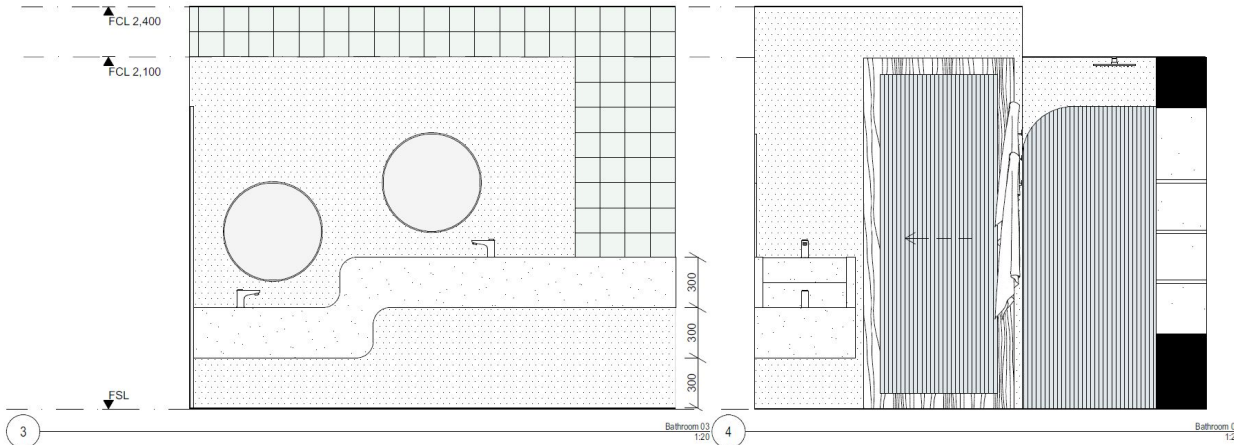

Design: Floor Plan and Elevations

1 Total Area 7m² Proposed Ground Floor Plan 1:20

Design Visuals: Full Bathroom

This bathroom offers an accessible experience for all members of a multi-generational home while maximising hygiene.

Design Visuals: Shower Area

as:da
american
standard
design
award
asia
pacific
2023

The shower area includes multiple shelves for all heights and a seat for the elderly members of the home.

Design Visuals: Toilet Area

The dual height basin is perfect for small children and adults without adding the potential hazard of a stool.

Design Visuals: Optional Images/ Information

The bench in the shower area makes a perfect seat for older members of the home, even when the shower isn't on.