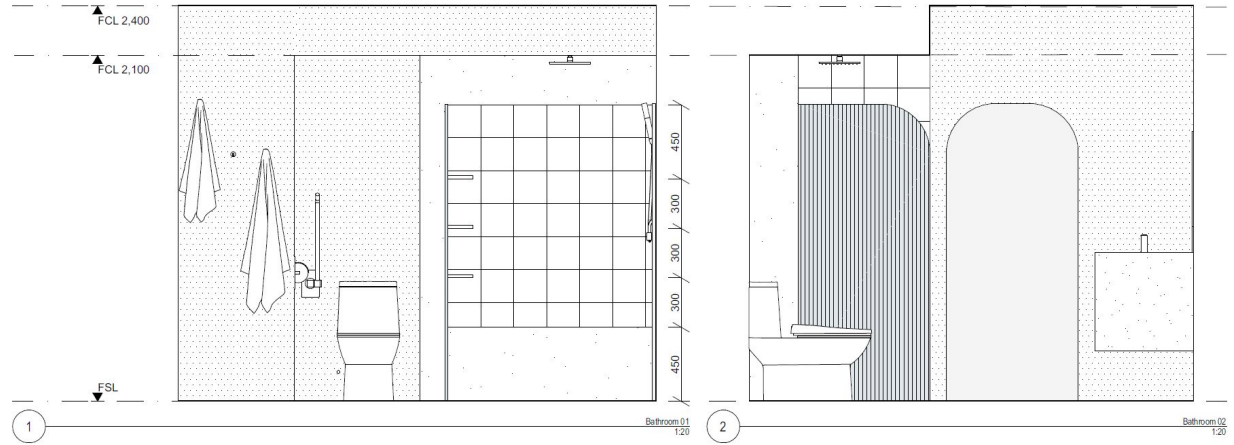

Design: Floor Plan and Elevations

1 Total Area 7m² Proposed Ground Floor Plan 1:20

Design Visuals: Full Bathroom

This bathroom offers an accessible experience for all members of a multi-generational home while maximising hygiene.

Design Visuals: Shower Area

as:da
american
standard
design
award
asia
pacific
2023

The shower area includes multiple shelves for all heights and a seat for the elderly members of the home.

Design Visuals: Toilet Area

The dual height basin is perfect for small children and adults without adding the potential hazard of a stool.

Design Visuals: Optional Images/ Information

The bench in the shower area makes a perfect seat for older members of the home, even when the shower isn't on.

Square 300x300mm Rain Shower Head (Brass)

Model No.: F40009-CHADY

The Square Brass Rain Shower Head allows for maximum enjoyment of the shower area and does not need to be height adjusted for each user of the shower, making it perfect for the multi-generational home.