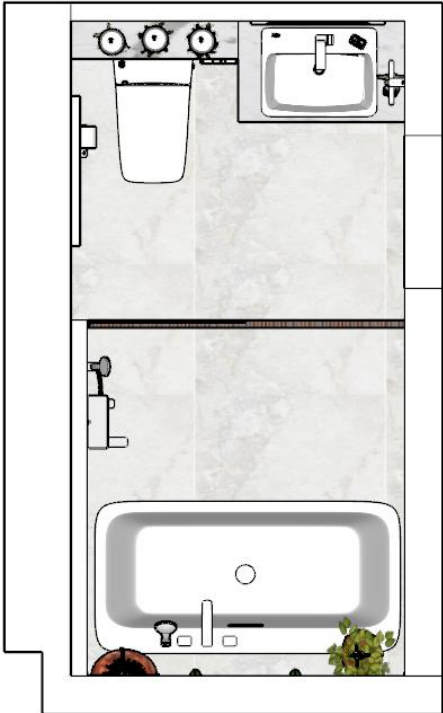

**Design
Visuals:
Optional
Images**