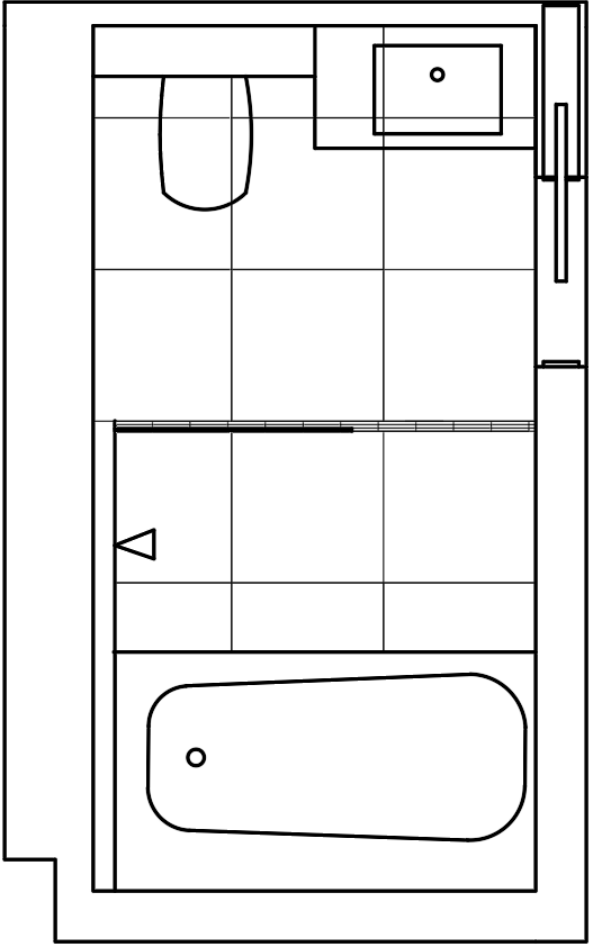

**Design:**  
**Floor Plan**  
**and**  
**Elevations**

**Design  
Visuals:  
Full  
Bathroom**

**Design  
Visuals:  
Shower  
Area**

**Design  
Visuals:  
Toilet  
Area**

**Design  
Visuals:  
Basin  
Area**

# American Standard Products Specified

Collection	Product Description	Dimensions
Acacia Evolution Collection	Shower Toilet – Manual/Auto Version	415W x 649L x 550H
	600mm Rectangular Vessel	460W x 600L x 181H
	Acrylic Seamless Free-Standing Tub	-
	High Spout Basin Mixer	-
	Exposed Bath & Bath Shower Mixer	-
	Deck Mount Bath & Shower Mixer	-
	Tissue Holder	-
	Double Towel Bar	-
	Towel Ring	-