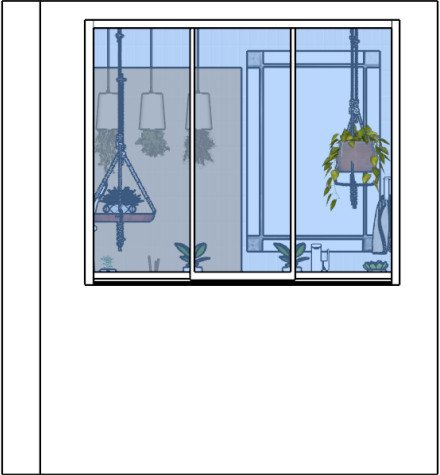

## Design Concept

A 'mini' garden in the busy city.  
Simple basin and toilet area with a fancy bath  
area and a pop of greens, bring user comfort and  
help them to settle into their relaxing mood in  
seconds.

**Design:**  
**Floor Plan**  
**and**  
**Elevations**

**Design  
Visuals:  
Full  
Bathroom**

**Design  
Visuals:  
Shower  
Area**

**Design  
Visuals:  
Toilet  
Area**

**Design  
Visuals:  
Basin  
Area**

# American Standard Products Specified

Collection	Product Description	Dimensions
Acacia Evolution Collection	Shower Toilet – Manual/Auto Version	415W x 649L x 550H
	600mm Rectangular Vessel	460W x 600L x 181H
	Acrylic Seamless Free-Standing Tub	-
	High Spout Basin Mixer	-
	Exposed Bath & Bath Shower Mixer	-
	Deck Mount Bath & Shower Mixer	-
	Tissue Holder	-
	Double Towel Bar	-
	Towel Ring	-