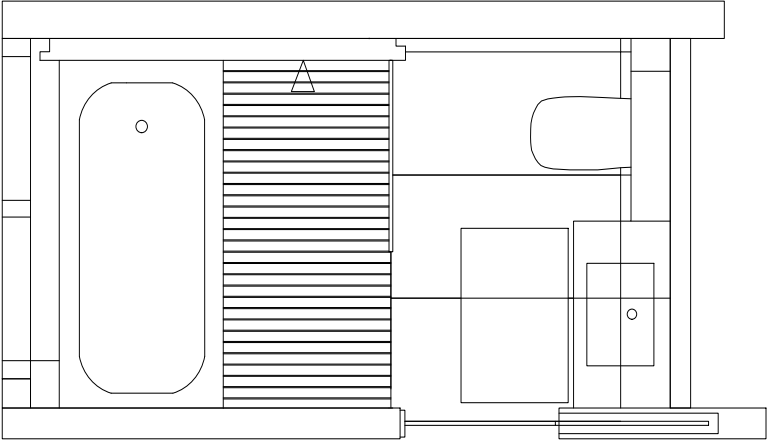

Design: Floor Plan and Elevations

Image of 2 Floor Plans and 2 Elevations

Floor Plan With Floor Design

Floor Plan Without Floor Design

Right Elevation

Front Elevation

Design Visuals: Full Bathroom

Full bathroom with finishes, fittings and accessories.

Design Visuals: Shower Area

Shower area with fittings and accessories.

Design Visuals: Toilet Area

Toilet area with fittings and accessories.

Design Visuals: Basin Area

Perspective view of the shower,
basin and toilet area.

Vanity Counter

Glazed Porcelain Tile
(L)1200 × (W)600 mm
Type of Finish : Matt Finish

			
<p>Acacia Evolution 600mm Rectangular Vessel 460W x 600L x 181H</p>	<p>Acacia Evolution Bathtub 1705L x 855W x 590H Capacity (To Overflow) 362 (289) Litres</p>	<p>Signature Exposed Bath & Shower Mixer With Rainshower Kit</p>	<p>Acacia SupaSleek Deck Mount Bath & Shower Mixer</p>
	<p>Acacia Evolution One Piece Toilet 376W x 740L x 654H 2.6 / 4 Litres Technology: Double Vortex, Proguard, Anti- bacterial (Push Button, Seat & Cover) Roughing-In / Trapway: 305mm, S-trap</p>		<p>Acacia Evolution Towel Rack</p>
			<p>Acacia Evolution Towel Ring</p>
			<p>Acacia Evolution Towel Ring</p>