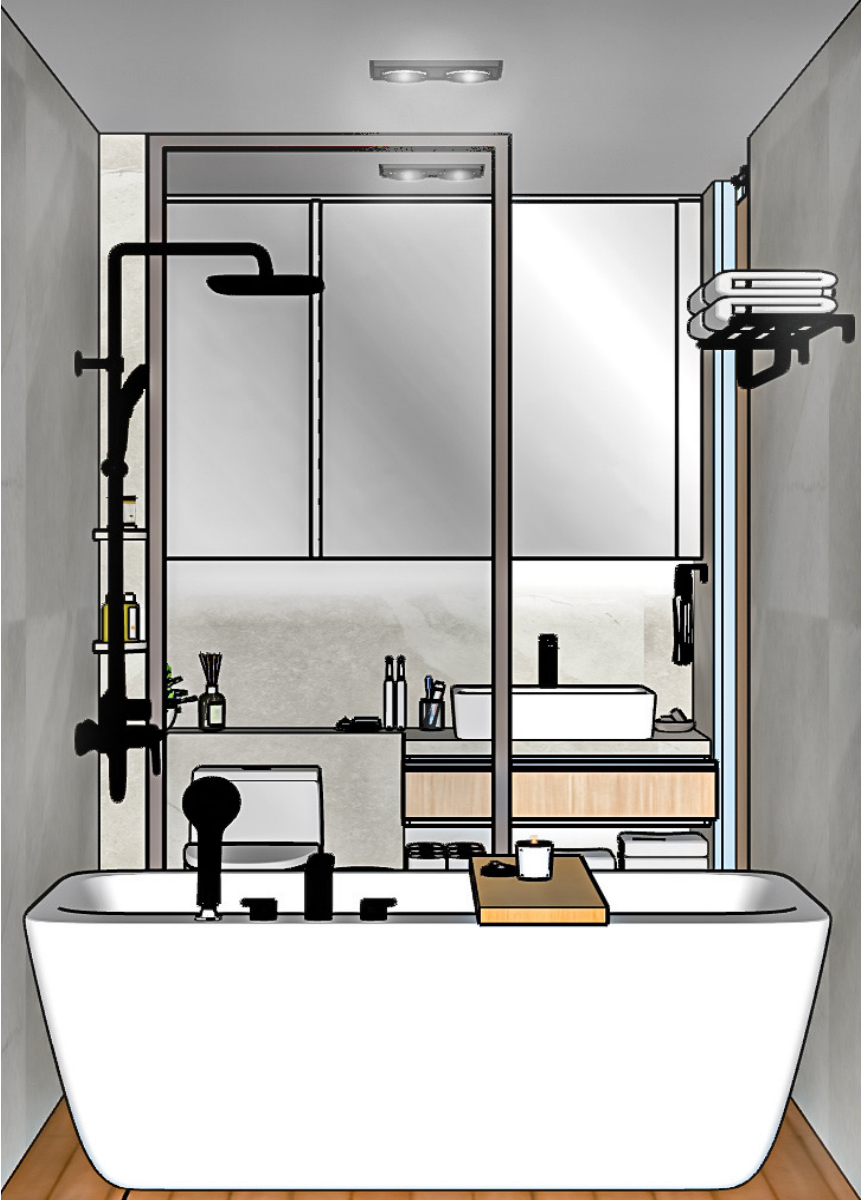

Design: Floor Plan and Elevations

Image of 2 Floor Plans and 2 Elevations

Floor Plan With Floor Design

Floor Plan Without Floor Design

Right Elevation

Front Elevation

Design Visuals: Full Bathroom

Full bathroom with finishes, fittings and accessories.

Design Visuals: Shower Area

Shower area with fittings and accessories.

Design Visuals: Toilet Area

Toilet area with fittings and accessories.

Design Visuals: Basin Area

Perspective view of the shower,
basin and toilet area.

Design Visuals: Optional Images

Perspective view of bath and
shower area.

Design Visuals: Optional Images

Bath area overlooking the
shower, basin and toilet area.

Specifications: Colors, Materials and Finishes