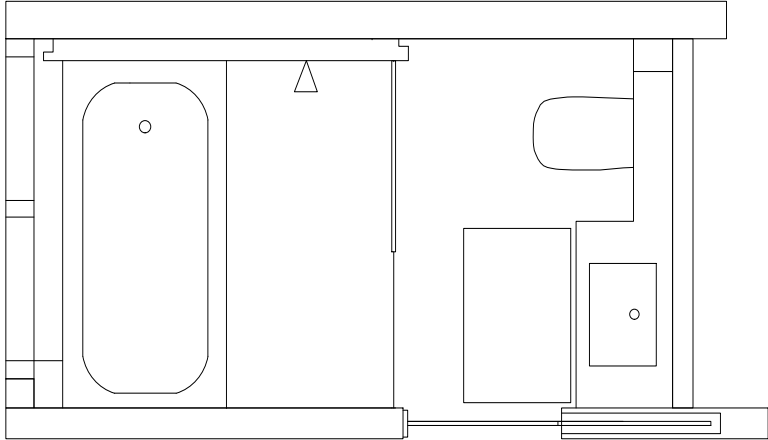

Design: Floor Plan and Elevations

Image of 2 Floor Plans and 2 Elevations

Floor Plan With Floor Design

Floor Plan Without Floor Design

Right Elevation

Front Elevation

Design Visuals: Full Bathroom

Full bathroom with finishes, fittings and accessories.

Design Visuals: Shower Area

Shower area with fittings and accessories.

Design Visuals: Toilet Area

Toilet area with fittings and accessories.

Design Visuals: Basin Area

Perspective view of the shower,
basin and toilet area.

Vanity Counter

Glazed Porcelain Tile
(L)1200 × (W)600 mm
Type of Finish : Matt Finish

			
<p>Acacia Evolution 600mm Rectangular Vessel 460W x 600L x 181H</p>	<p>Acacia Evolution Bathtub 1705L x 855W x 590H Capacity (To Overflow) 362 (289) Litres</p>	<p>Signature Exposed Bath & Shower Mixer With Rainshower Kit</p>	<p>Acacia SupaSleek Deck Mount Bath & Shower Mixer</p>
	<p>Acacia Evolution One Piece Toilet 376W x 740L x 654H 2.6 / 4 Litres Technology: Double Vortex, Proguard, Anti- bacterial (Push Button, Seat & Cover) Roughing-In / Trapway: 305mm, S-trap</p>		<p>Acacia Evolution Towel Rack</p>
			<p>Acacia Evolution Towel Ring</p>
			<p>Acacia Evolution Towel Ring</p>