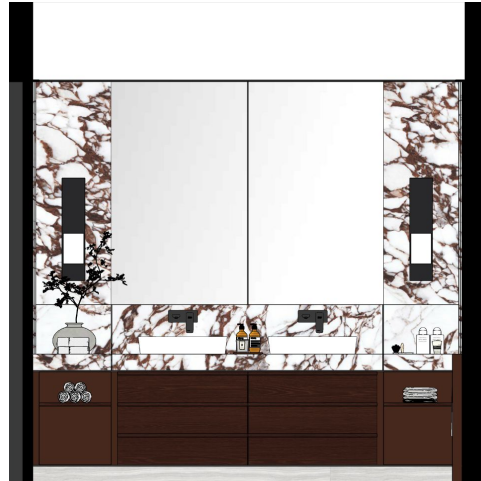

Design: Floor Plan and Elevations

DENAH

ELEVASI 1

ELEVASI 2

Design Visuals: Overview

A harmony of symmetry brought in with a composition of colour, material and textures highlighted with warm touch.

Design Visuals: Full Bathroom

Through function a composition of balance was created with a sense of proportion.

Design Visuals: Shower Area

Silver travertine as a wall finish, composed horizontally and vertically creating a subtle background, highlighting the Easyset Shower Rack

American Standard Products Specified

	Product Name	Product Image	Reason for Selection
1	Acacia SupaSleek Vessel 550mm CCASF412- 1000410F0		I settled with this basin for it's slim design, adding a statement to the vanity area
2	Acacia SLM Rough-In + Trim Push Open CN FFAS1304-101440BF0		For its multi function design i choose this faucet, creating a clean look to the wall surface. Also with it's multiswitch for hot and cold water, combining looks and function at its finest.
3	EasySET Exposed Shower Auto Temperature FFAS4955-701440BF0		The mixer in this product gives the guest various options of different water temperature based on their preferences, while conserving energy in the process. The black finish also add as an accent on the showering area.
4	PLAT 4/6L Smart Toilet (Auto Seat and Music Function)		Catering every guest needs is a hotel gesture of showing the hotel care about their guest. A smart toilet have a superior function than the average standard toilet.
5	Concept Square SingleTissueHolder w/S_MB FFAS0498- 908440BF0		This selected tissue holder have the same design language as the built-in in this hotel bathroom design.