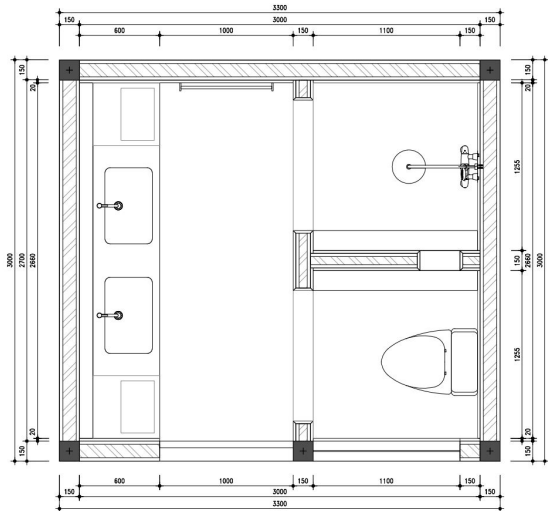

Design: Floor Plan and Elevations

DENAH

ELEVASI 1

ELEVASI 2

Design Visuals: Overview

A harmony of symmetry brought in with a composition of colour, material and textures highlighted with warm touch.

Design Visuals: Full Bathroom

Through function a composition of balance was created with a sense of proportion.

Design Visuals: Shower Area

Silver travertine as a wall finish, composed horizontally and vertically creating a subtle background, highlighting the Easyset Shower Rack