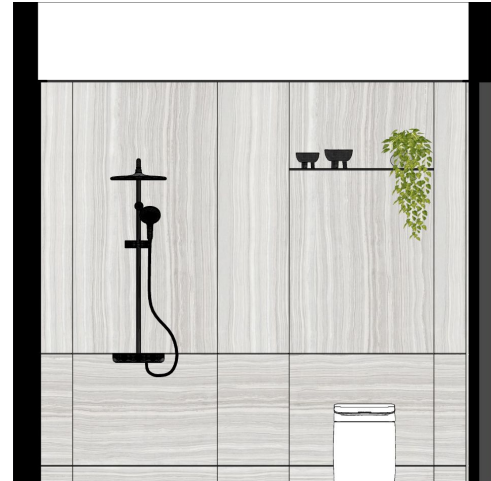

as:da

american
standard
design
award

asia
pacific
2024

Memento in Red

ASDA24-33362

American Standard

Design Concept Summary

Using colours to translate various user backgrounds to reenact connections between preferences of their ideal home. Through colours the design was intended to invoke feelings of belonging and welcoming towards the user through warm colours, in this case using the accent of red. Challenging user's feelings with bright and accentuating colour, engraving an impression that last in the user memory, in hope to elevate the space and the idea of home.

Design: Floor Plan and Elevations

DENAH

ELEVASI 1

ELEVASI 2

Design Visuals: Overview

A harmony of symmetry brought in with a composition of colour, material and textures highlighted with warm touch.

Design Visuals: Full Bathroom

Through function a composition of balance was created with a sense of proportion.

Design Visuals: Shower Area

Silver travertine as a wall finish, composed horizontally and vertically creating a subtle background, highlighting the Easyset Shower Rack