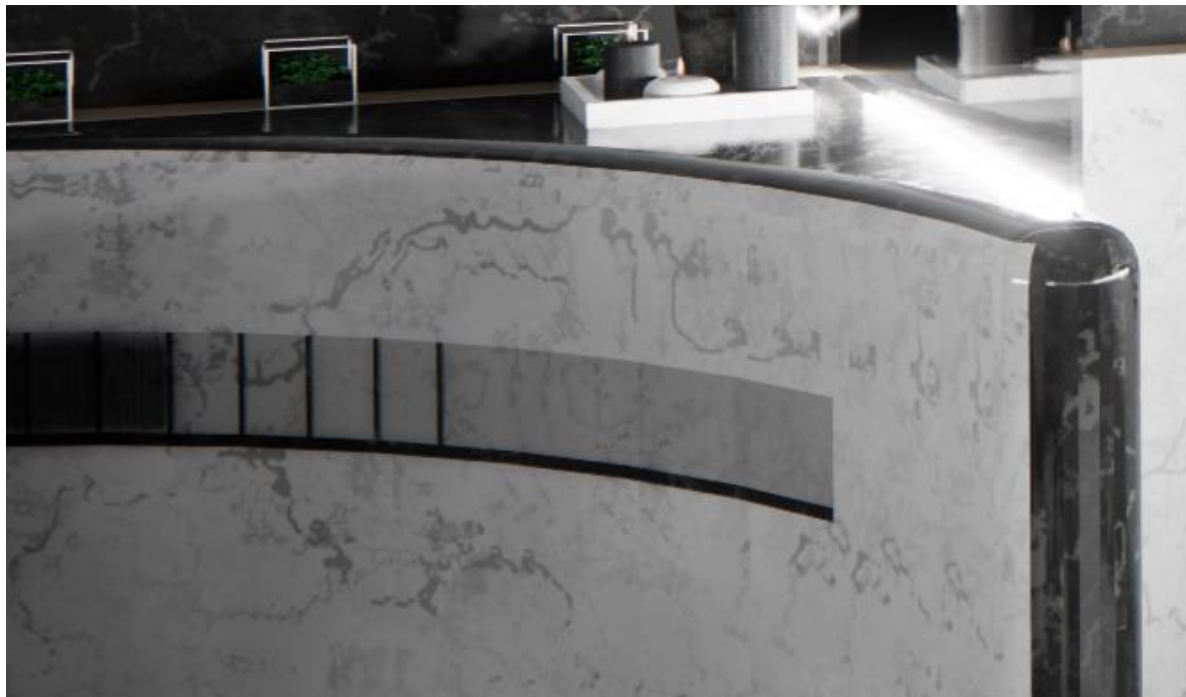

## Design Visuals: Optional Images

Air purifiers or sanitation holes are located at the top side of the wall openings all around the bathroom. Plants were also placed there to promote a healthy and green atmosphere that enables proper airflow.

## Design Visuals: Optional Images

Motion tracking sensor to control the lighting in the interior of the bathroom. Strategically placed in the entrance of the bathroom with self induced mechanics guided by the flow of the curve.