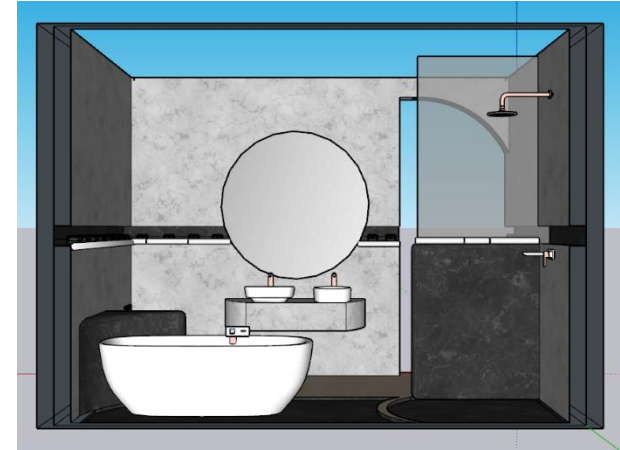

# Design: Floor Plan and Elevations

I wanted to design the bathroom space with an open plan that minimizes transmission points of the COVID-19 Virus of touch.

The curves represent the transition of the outer world into a more introspective bathroom experience that enables reflection of what is important in health and safety.

# Design Visuals: Full Bathroom

Key design elements include:

- Air Sanitation Devices
- Mounted Vanity
- Backlit Mirrors
- Wall Shelves
- Motion Sensor Light Switch
- Minimized Touch Points
- No Door
- Integrated Lighting
- No Slip Tiles
- Antimicrobial Copper
- Plants