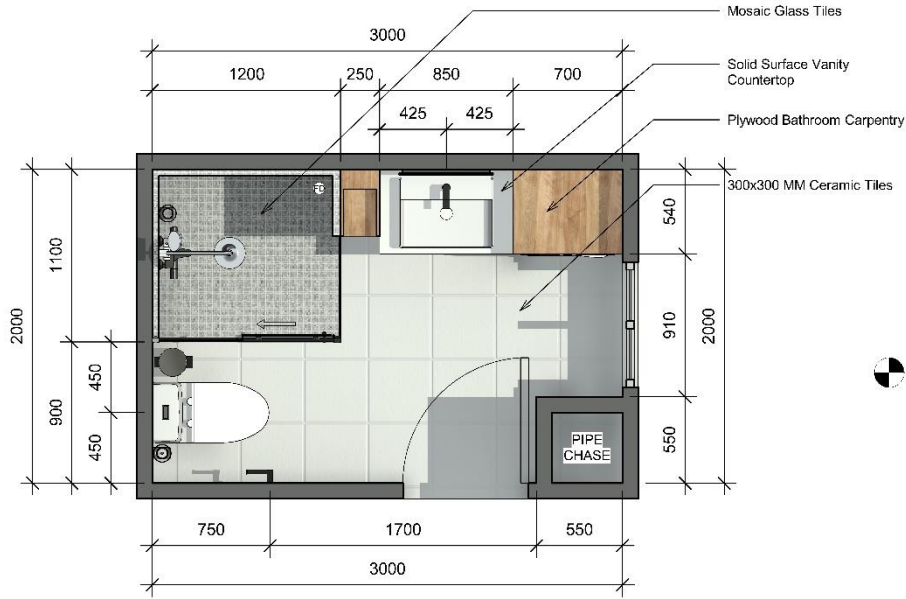

Space-Efficient Contemporary Condominium Family Bathroom

ASDA22-80460

Design Concept

This contemporary condominium bathroom is designed space-efficiently to provide the users a multi-functional room that caters different bathroom and hygiene chores more efficiently. Although the room is narrow and limited, the circulation of activities in the room is efficient.

This condominium bathroom also designed daylight-efficient that can help reduce energy during the day.

Since the users of the place will be most likely a family, several carpentry are also fixed in the bathroom to maximize the usage of the room and serves as additional storage for things that may or may not involve with bathroom chores.

A bathroom is one of the most used space in a living space and thus should be well-designed to the convenience of the user.

Design: Floor Plan and Elevations

Floor Plan

Longitudinal Section

Cross Section

**Design
Visuals:
Full
Bathroom**