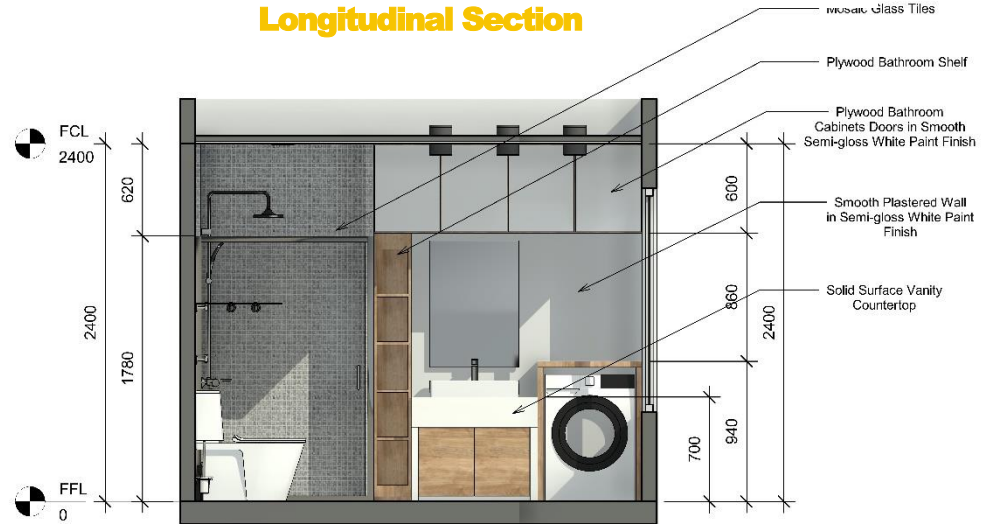

Space-Efficient Contemporary Condominium Family Bathroom

ASDA22-80460

Design Concept

This contemporary condominium bathroom is designed space-efficiently to provide the users a multi-functional room that caters different bathroom and hygiene chores more efficiently. Although the room is narrow and limited, the circulation of activities in the room is efficient.

This condominium bathroom also designed daylight-efficient that can help reduce energy during the day.

Since the users of the place will be most likely a family, several carpentry are also fixed in the bathroom to maximize the usage of the room and serves as additional storage for things that may or may not involve with bathroom chores.

A bathroom is one of the most used space in a living space and thus should be well-designed to the convenience of the user.

Design: Floor Plan and Elevations

Floor Plan

Longitudinal Section

Cross Section

**Design
Visuals:
Full
Bathroom**