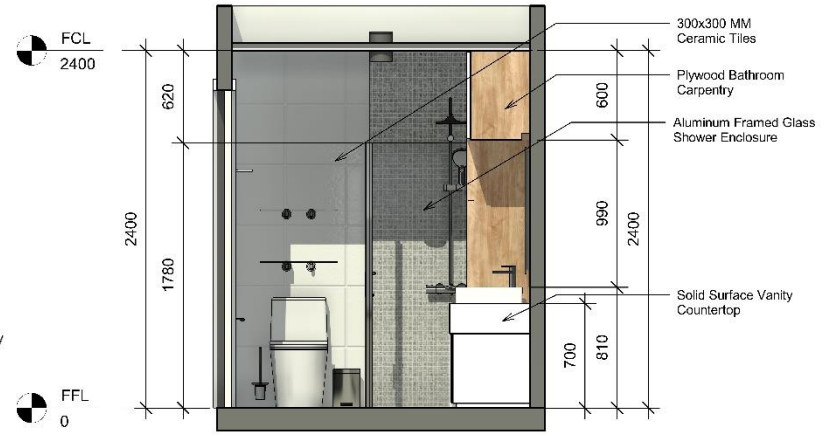

Space-Efficient Contemporary Condominium Family Bathroom

ASDA22-80460

Design Concept

This contemporary condominium bathroom is designed space-efficiently to provide the users a multi-functional room that caters different bathroom and hygiene chores more efficiently. Although the room is narrow and limited, the circulation of activities in the room is efficient.

This condominium bathroom also designed daylight-efficient that can help reduce energy during the day.

Since the users of the place will be most likely a family, several carpentry are also fixed in the bathroom to maximize the usage of the room and serves as additional storage for things that may or may not involve with bathroom chores.

A bathroom is one of the most used space in a living space and thus should be well-designed to the convenience of the user.

Design: Floor Plan and Elevations

Floor Plan

Longitudinal Section

Cross Section

**Design
Visuals:
Full
Bathroom**