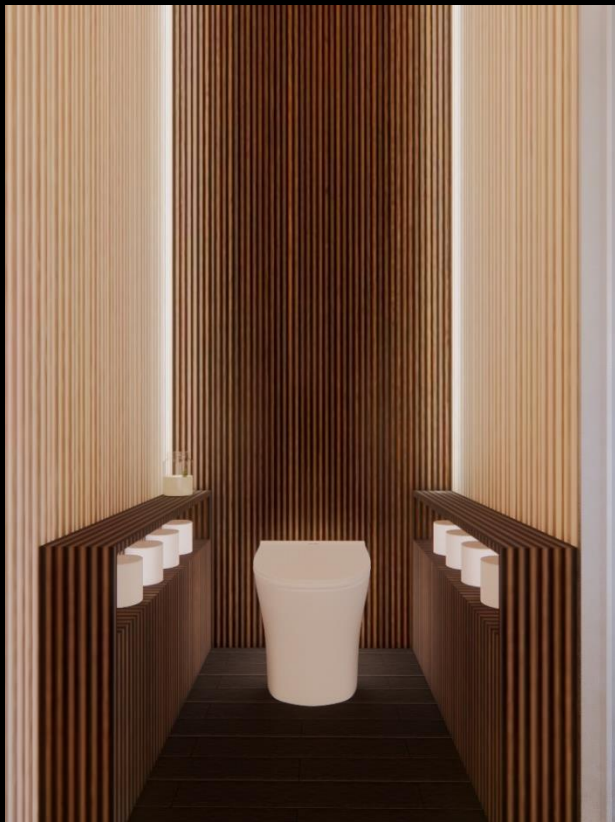

Design Visuals: Toilet Area

The toilet area visuals.