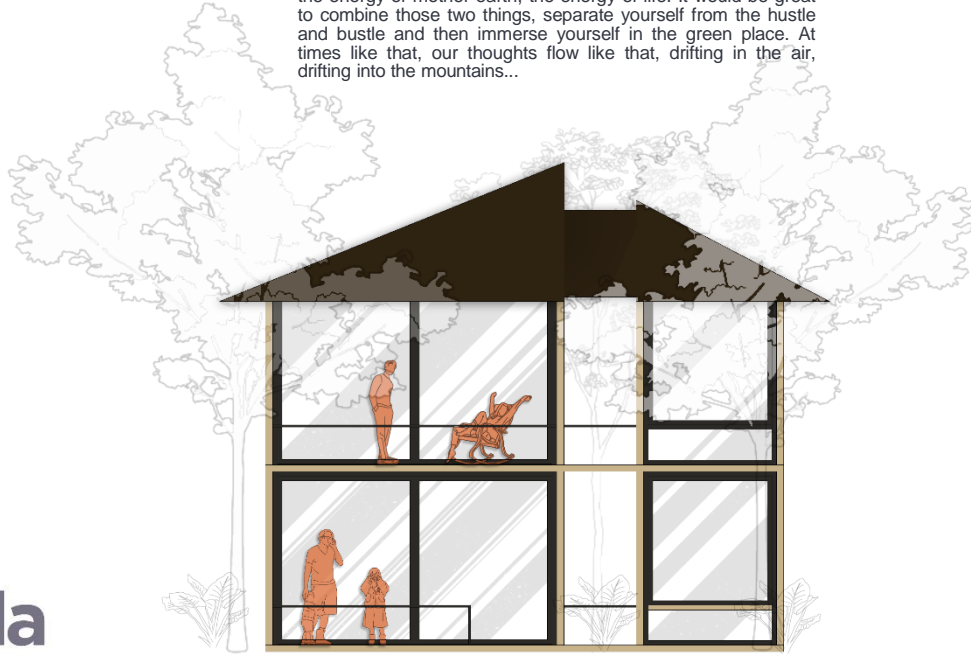

## Design Concept

With the hustle and bustle of life in the chaotic city, people are gradually exhausted in all aspects, especially spiritually. One of those moments of self-healing is soaking in the bathroom. It is said that the bathroom is a place where we are alone, now we are connected to our souls. It is also said that when we run out of energy, we need to connect with nature more. It would be great to combine those two things, separate yourself from the hustle and bustle and then immerse yourself in the green place. The design plan ensures that each function in the bathroom can connect with nature. Users can touch and feel nature directly, while being immersed in the soothing waters.

# Design: Floor Plan and Elevations

## Cycle – Connection – Infinity

When we run out of energy, we need to connect with nature more. It is the energy of heaven and earth, the energy of plants, the energy of mother earth, the energy of life. It would be great to combine those two things, separate yourself from the hustle and bustle and then immerse yourself in the green place. At times like that, our thoughts flow like that, drifting in the air, drifting into the mountains...

## Color

In order to match the context of the forest and hills, the color palette chosen therefore has a similarity with the landscape. Integrating with nature