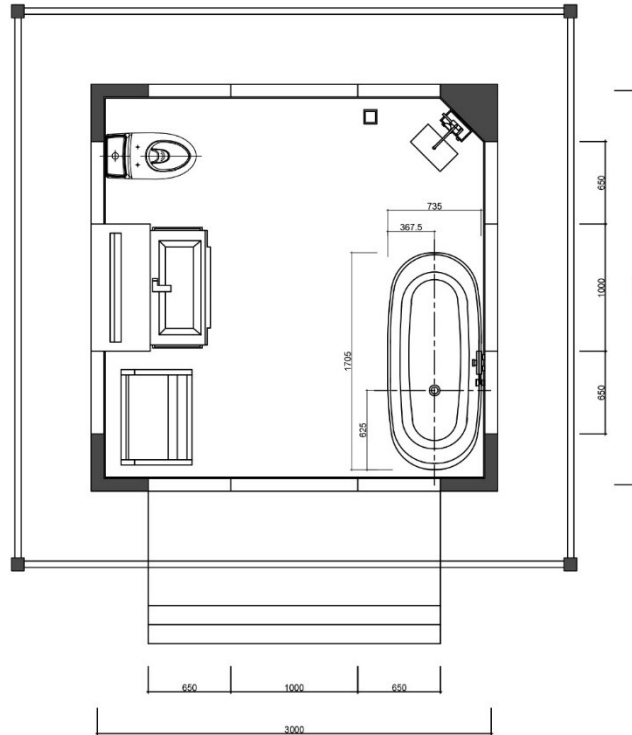

Design: Floor Plan and Elevations

The box-shaped bathroom is designed separately into 2 layers. The outer wall is made of one-way mirror, shielding and providing a view to the bathroom. The inner wall is designed as white film, expanding the view. Users can imagine themselves as the center of the bathroom and the surrounding nature implies that it have a very important influence on health, architecture, and nature.

MẶT BẰNG