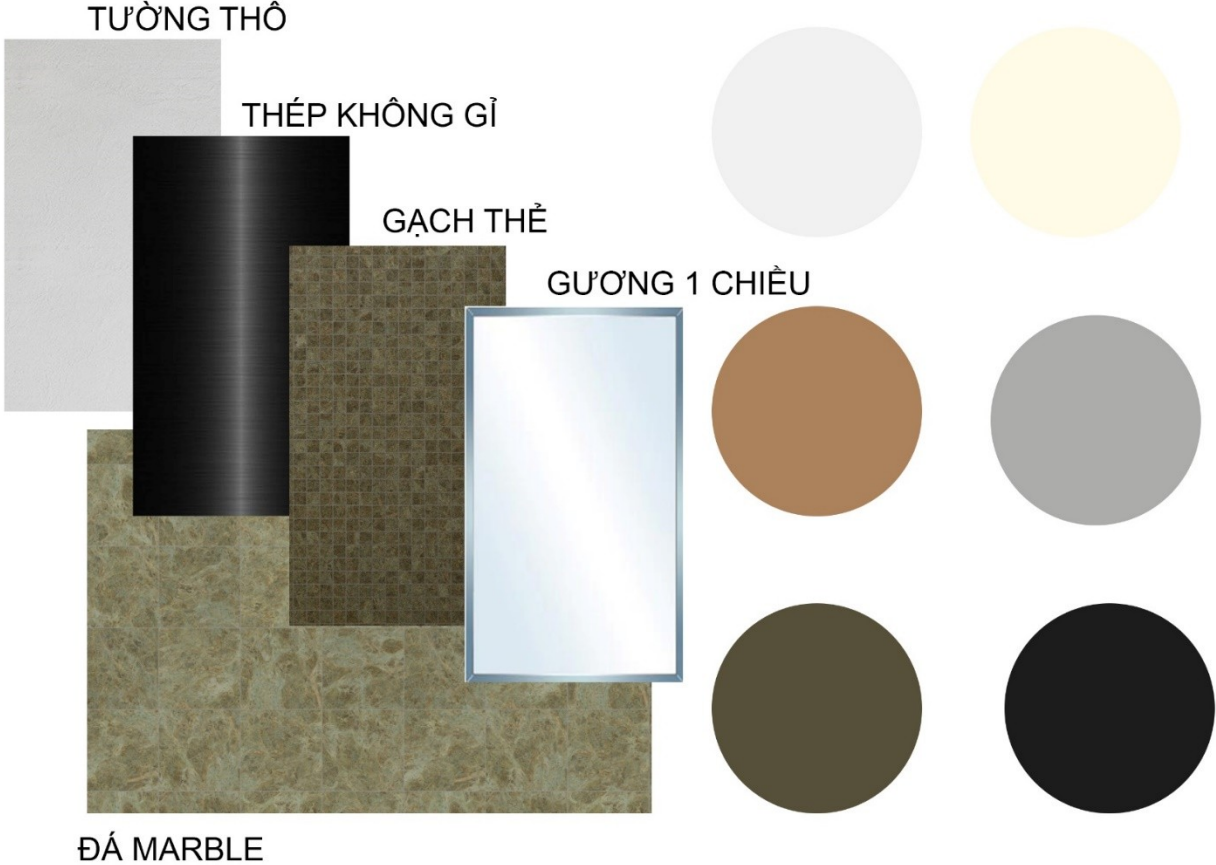

Specifications: Colors, Materials and Finishes

Using simple, rustic materials with neutral and green colors to create a familiar feeling, close to nature but still retain the luxury and modernity required for a high-class resort/hotel.