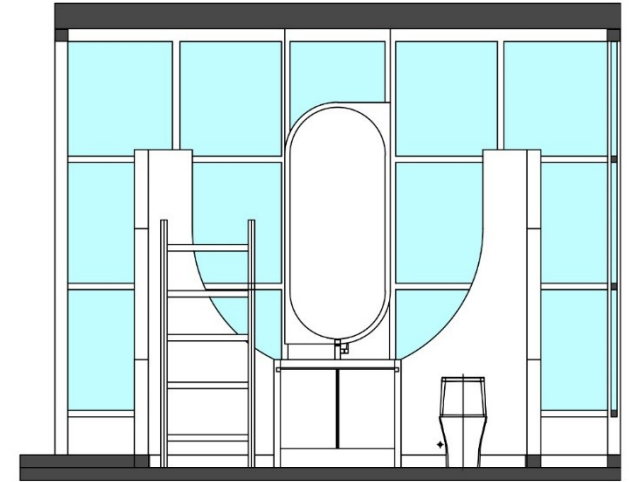

With the main idea to make the most of the nature's beauty as well as to strongly emphasize people's sense of nature towards their health and happiness, PANDORA is designed as an open box block consisting of 2 main wall layers. The solid wall inside is stylized to open up the outside space, making users feel the nature around them. The mirror glass wall helps cover, shields the inside space and also expand the view.

Overall, Pandora is like an open-closed box, both private and open. It is a space that reflects the way people live and remind that all future causes and effects come from today's actions.

Design: Floor Plan and Elevations

The box-shaped bathroom is designed separately into 2 layers. The outer wall is made of one-way mirror, shielding and providing a view to the bathroom. The inner wall is designed as white film, expanding the view. Users can imagine themselves as the center of the bathroom and the surrounding nature implies that it have a very important influence on health, architecture, and nature.

MẶT BẰNG

MẶT CẮT

Design Visuals: Full Bathroom

At first glance, the bathroom looks like a big box with an interesting design but still reflects the luxury and privacy.

The glass wall is designed to be open to facilitate air convection in the bathroom as well as to bring people closer to nature through seeing, listening...