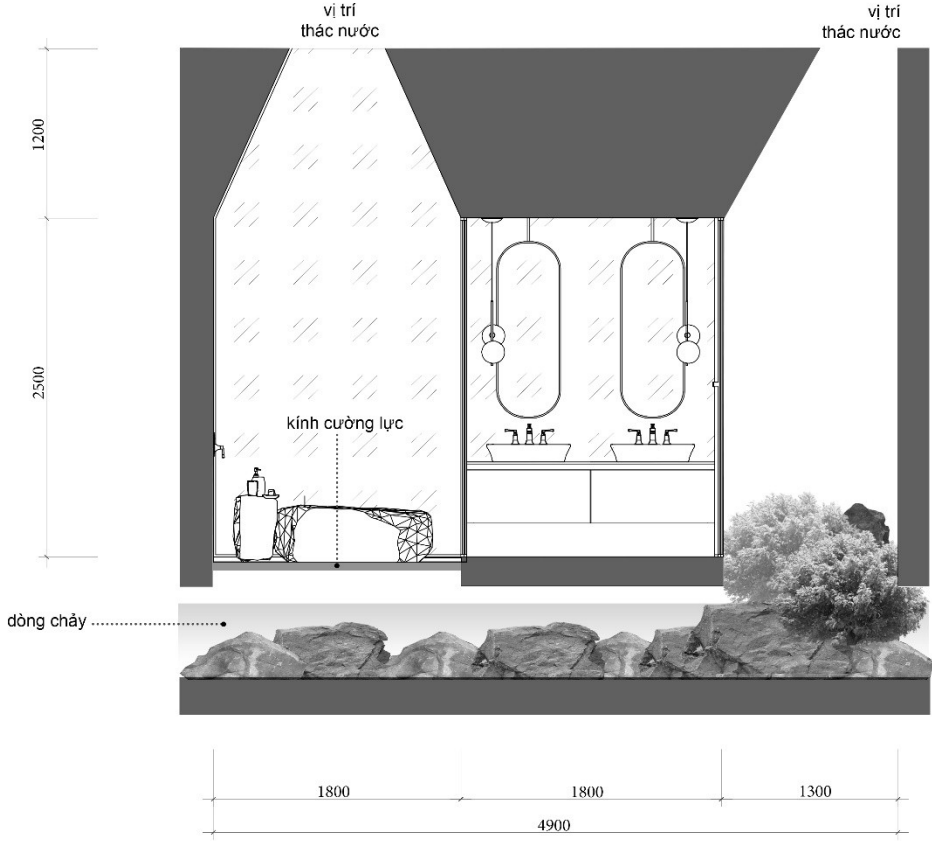

Project: ORIGIN

Participant ID:
ASDA22-90334

Design Concept

ORIGIN - The beginning of the flow and where emotions begin. It is a quiet, gentle, cool place... water droplets on the skin. The water clears the mind and soothes the soul.

Design: Floor Plan and Elevations

**Design
Visuals:
Full
Bathroom**

**Design
Visuals:
Shower
Area**

On the stone, let the drops clear the mind
and soothe the soul.

On the stone, let the drops clear
the mind and soothe the soul.

**Design
Visuals:
Toilet
Area**

Design Visuals: Basin Area

“ORIGIN” is represented
by rocks, water, plants and
light

**Design
Visuals:
Optional
Images**

Design Visuals: Optional Images

The swimming pool is the place where the flow and emotions continue