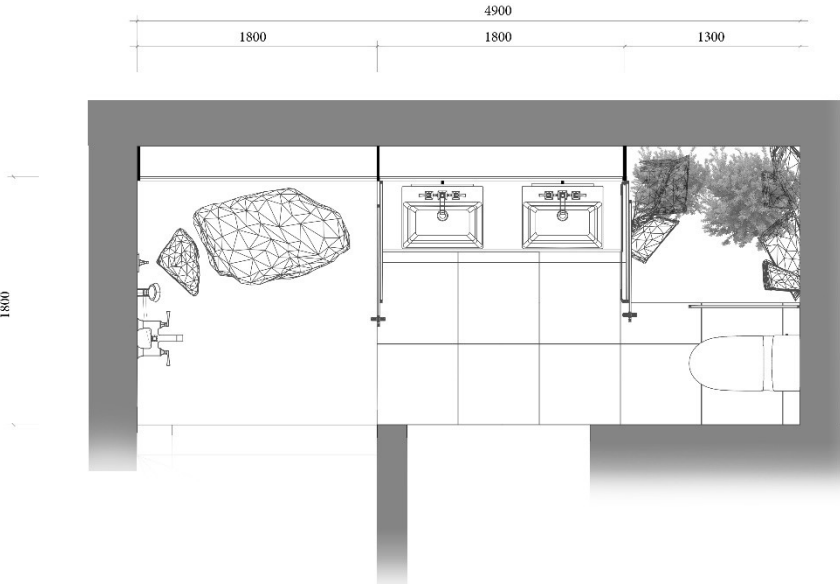

Project: ORIGIN

Participant ID:
ASDA22-90334

Design Concept

ORIGIN - The beginning of the flow and where emotions begin. It is a quiet, gentle, cool place... water droplets on the skin. The water clears the mind and soothes the soul.

Design: Floor Plan and Elevations

**Design
Visuals:
Full
Bathroom**

**Design
Visuals:
Shower
Area**

On the stone, let the drops clear the mind
and soothe the soul.

On the stone, let the drops clear
the mind and soothe the soul.

**Design
Visuals:
Toilet
Area**

Design Visuals: Basin Area

“ORIGIN” is represented
by rocks, water, plants and
light

**Design
Visuals:
Optional
Images**

Design Visuals: Optional Images

The swimming pool is the place where the flow and emotions continue