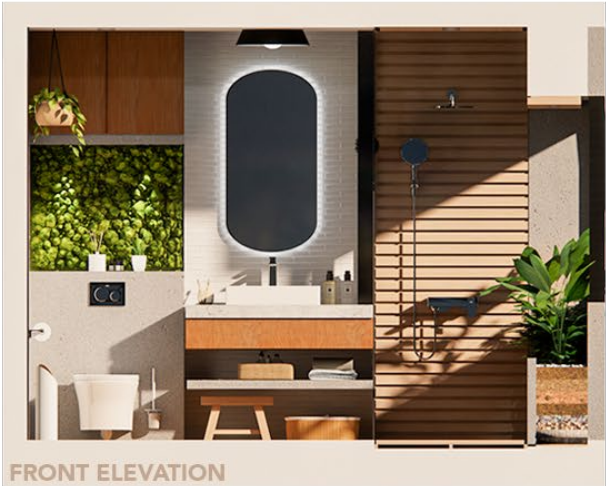

Design: Floor Plan and Elevations