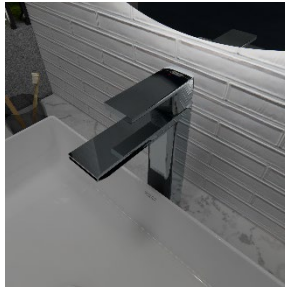

# American Standard Products Specified

**Signature Wall-Hung Toilet**

**Dynamic Dots Flush Plate**

**Acacia Evolution Tissue  
Holder**

**Acacia Evolution Toilet  
Brush**

**Acacia SupaSleek Vessel  
550mm**

**Signature Extended Basin  
Mixer With Pop-Up Drain**

**Acacia SupaSleek 250mm Round Air-in Showerhead &  
Acacia SupaSleek Wall-Mount Shower Arm**

**Acacia Evolution Exposed  
Bath & Shower Mixer**

**Acacia Evolution Towel  
Brush**