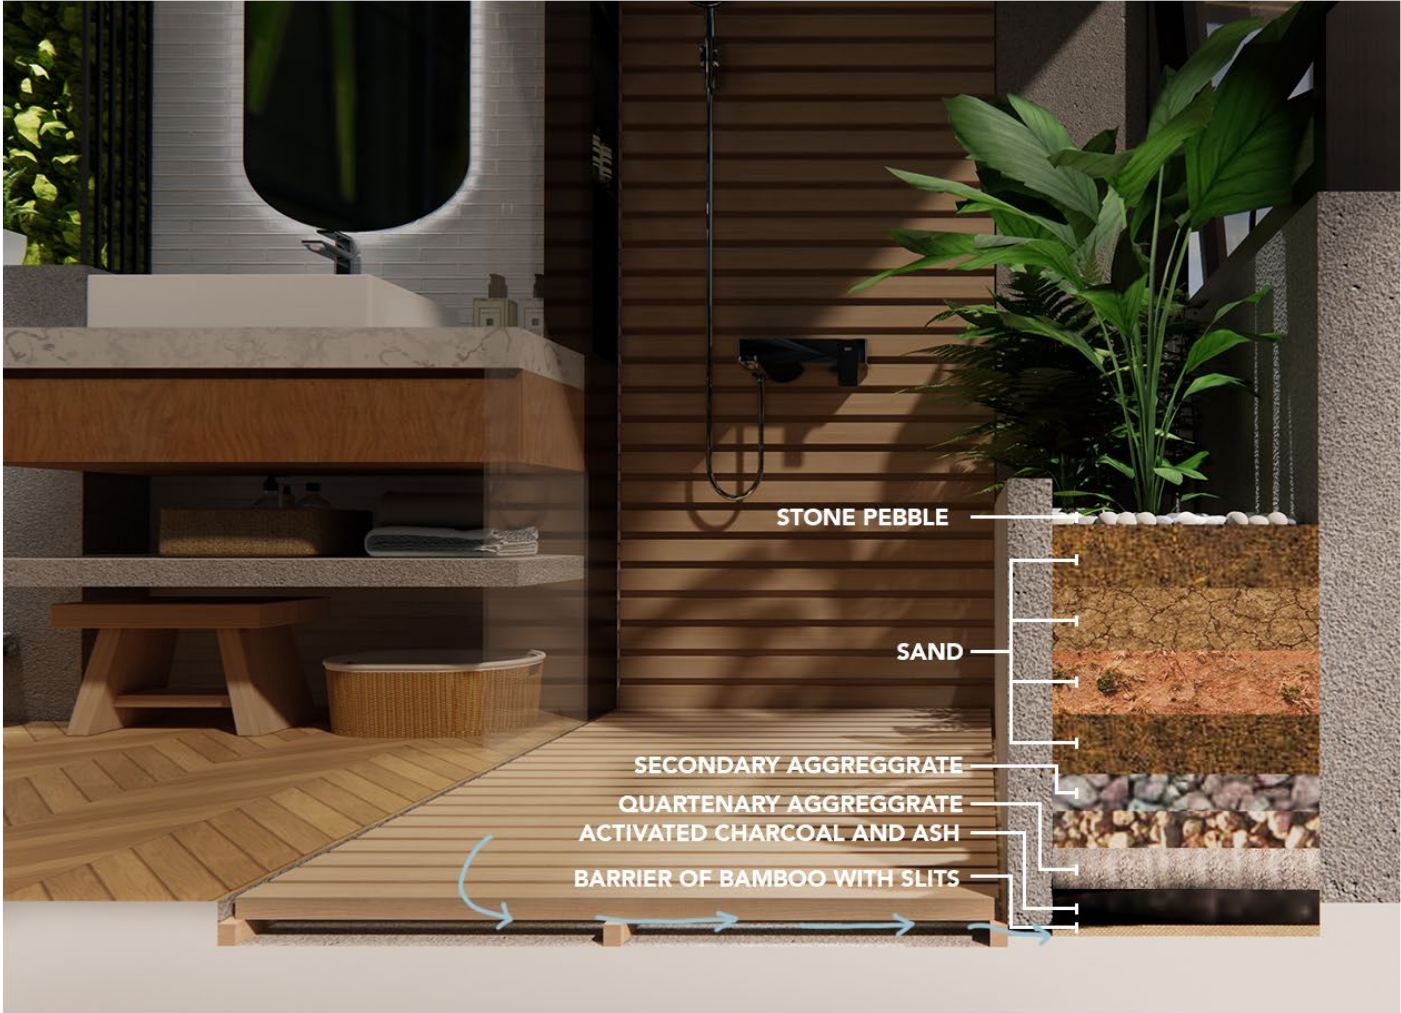

# Design: Floor Plan and Elevations

**Design  
Visuals:  
Full  
Bathroom**

**Design  
Visuals:  
Shower  
Area**

**Design  
Visuals:  
Toilet  
Area**

**Design  
Visuals:  
Basin  
Area**

# Design Visuals: Optional Images

The sand filtration system made it possible for the micro garden to be self-sustaining by filtering the grey water from the shower area.

The moss and micro garden helps to lessen the humidity inside the bathroom.