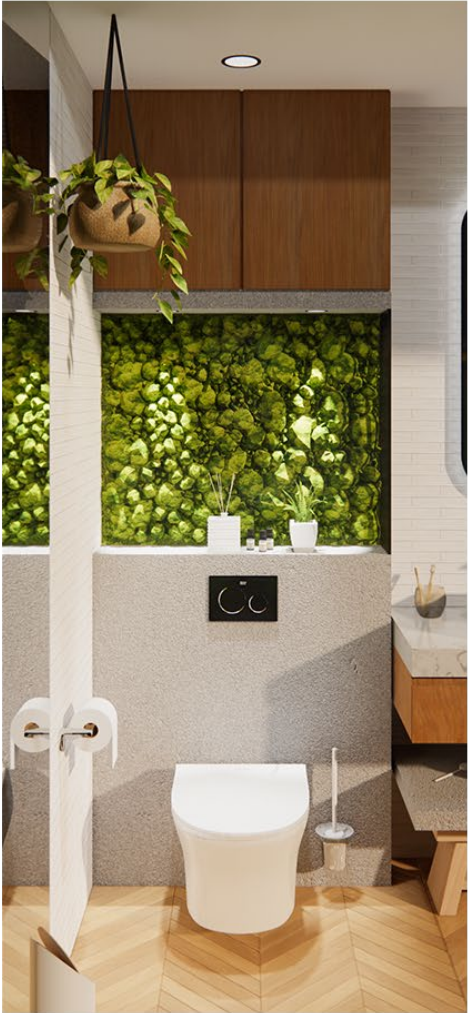

# Design: Floor Plan and Elevations

**Design  
Visuals:  
Full  
Bathroom**

**Design  
Visuals:  
Shower  
Area**

**Design  
Visuals:  
Toilet  
Area**

**Design  
Visuals:  
Basin  
Area**

# Design Visuals: Optional Images

The sand filtration system made it possible for the micro garden to be self-sustaining by filtering the grey water from the shower area.

The moss and micro garden helps to lessen the humidity inside the bathroom.