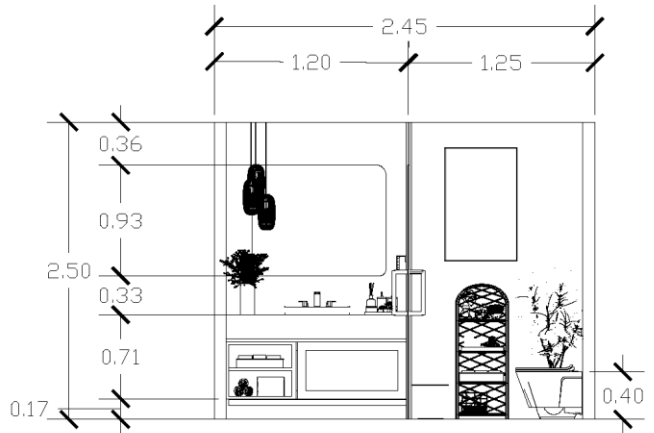

Design: Floor Plan and Elevations