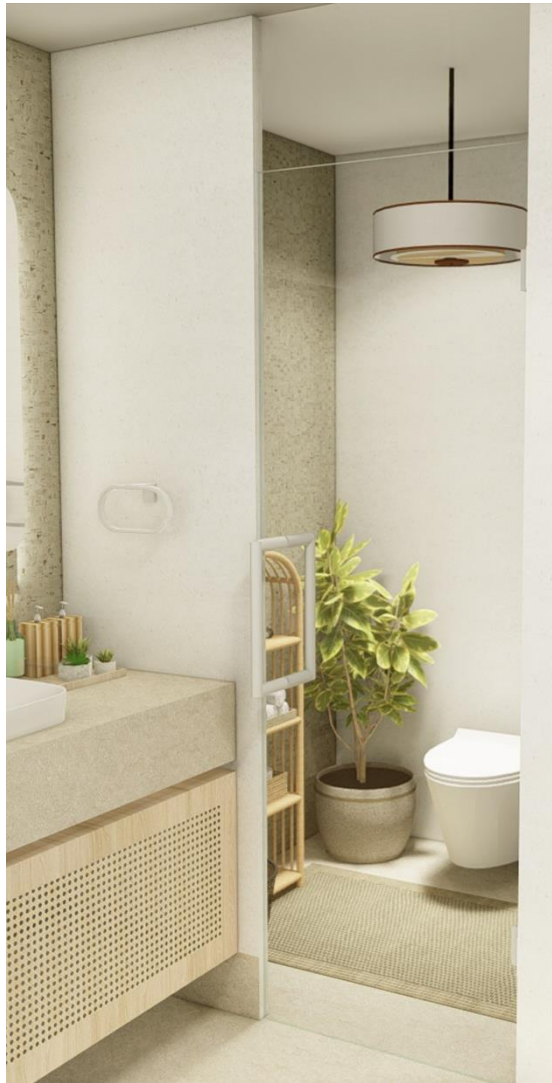

Design: Floor Plan and Elevations

Design Visuals: Full Bathroom

Upon entering the bathroom, the user will be welcomed by the relaxing aura of the bathroom brought by the warm colors, wood elements, and plants of the bathroom

Considering the users of the bathroom, prompt activity spaces, such as the basin and the cabinet, can be found immediately.

Design Visuals: Shower Area

With the materials of the floor and wall complementing each other, the users will find themselves in a breathable space wherein they can have their "shower thoughts." The pleasant atmosphere of the space helps the users have a clear and peace of mind.

Design Visuals: Toilet Area

Comfort meets style in the toilet area wherein the user can have a sense of peace and quiet with the help of natural elements, such as bamboo and a Fiddle Leaf Fig indoor plant.

Given that most people use the toilet area for an extended period, an art piece and a space for essentials were provided to help the user achieve maximum comfort.

Design Visuals: Basin Area

Optimum storage was considered, given the limited space for the users. Being one of the most important parts of the bathroom, the basin area is designed in a way that the users will be able to use it efficiently and maintain its order without exerting any effort.