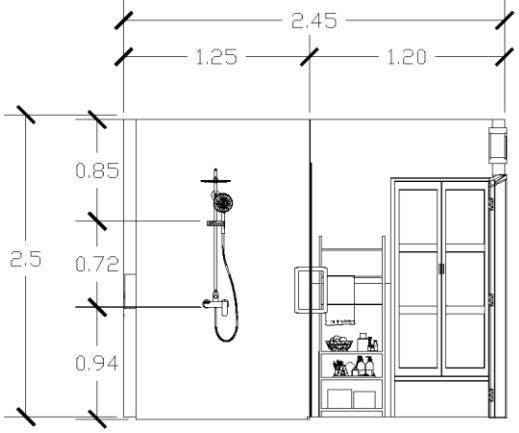

Design: Floor Plan and Elevations