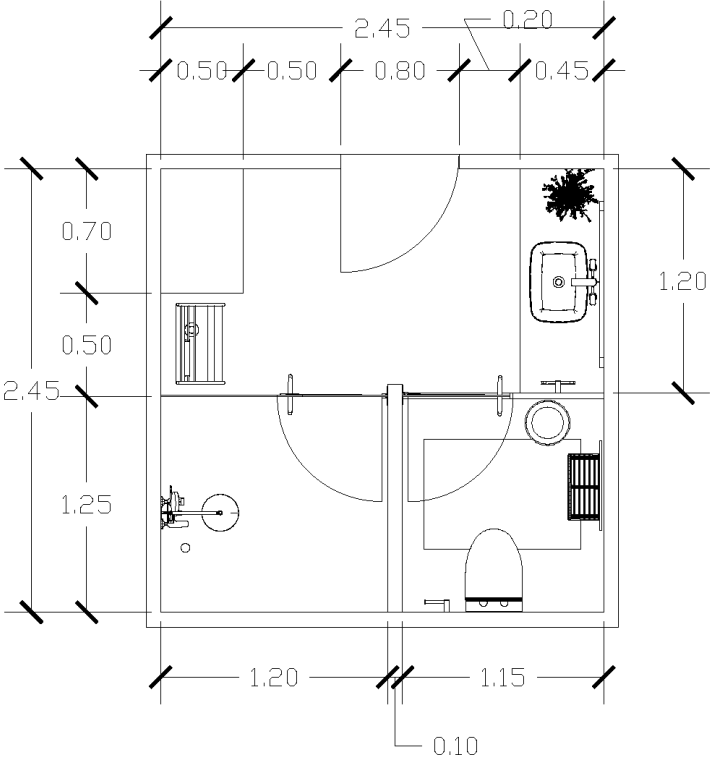

Design: Floor Plan and Elevations

Design Visuals: Full Bathroom

Upon entering the bathroom, the user will be welcomed by the relaxing aura of the bathroom brought by the warm colors, wood elements, and plants of the bathroom

Given that most people use the toilet area for an extended period, an art piece and a space for essentials were provided to help the user achieve maximum comfort.

Design Visuals: Basin Area

Optimum storage was considered, given the limited space for the users. Being one of the most important parts of the bathroom, the basin area is designed in a way that the users will be able to use it efficiently and maintain its order without exerting any effort.