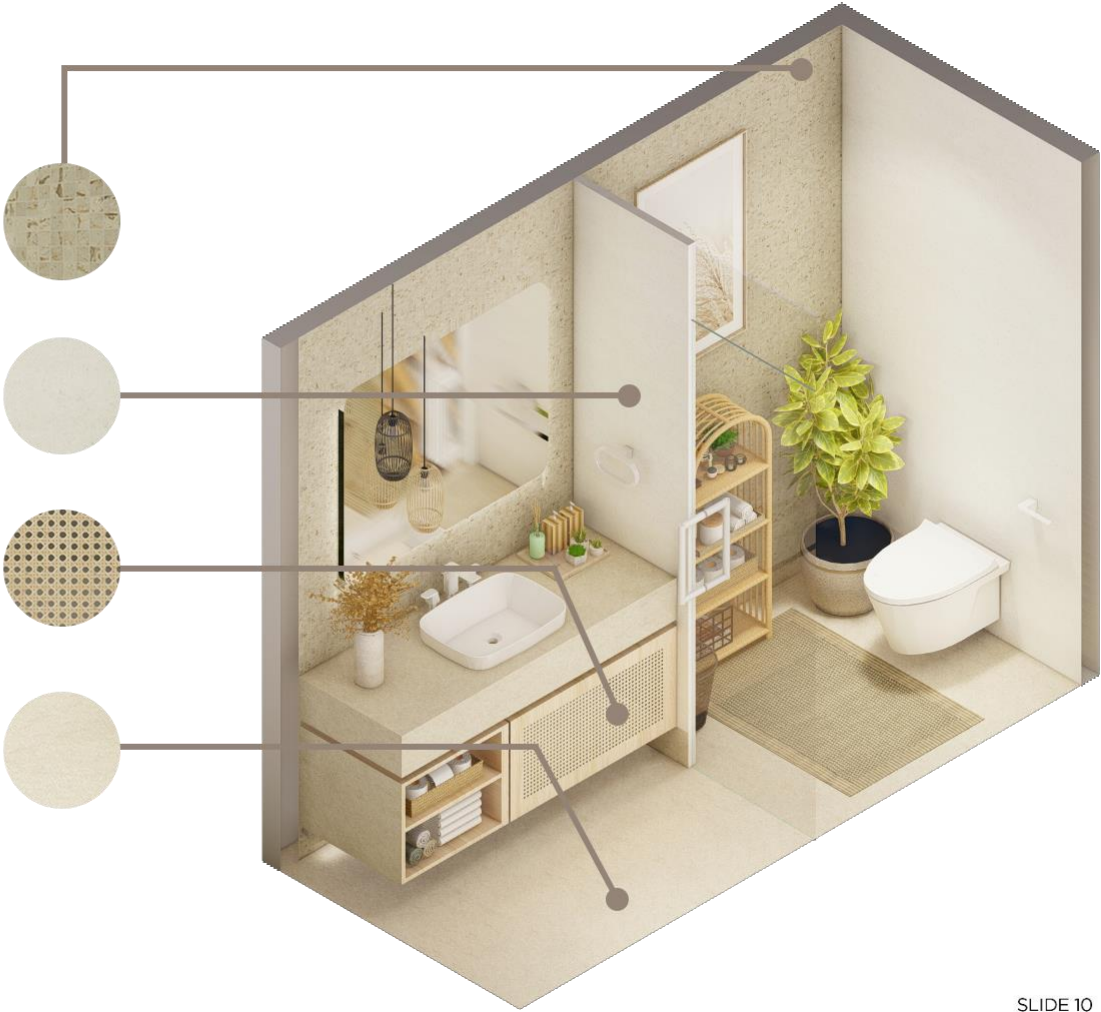

Specifications: Colors, Materials and Finishes

Most of the materials and finishes utilized neutral tones. These tones help create an environment of peace and comfort, which is essential for a bathroom shared by a family.

- CERAMIC TILE
- WHITE CARRARA MARBLE TILE
- RATTAN
- IVORY THASSOS MARBLE