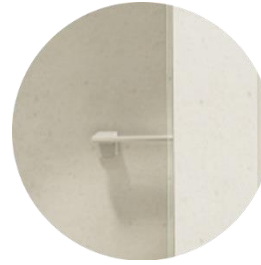

Design Visuals: Toilet Area

Comfort meets style in the toilet area wherein the user can have a sense of peace and quiet with the help of natural elements, such as bamboo and a Fiddle Leaf Fig indoor plant.

Given that most people use the toilet area for an extended period, an art piece and a space for essentials were provided to help the user achieve maximum comfort.

Design Visuals: Basin Area

Optimum storage was considered, given the limited space for the users. Being one of the most important parts of the bathroom, the basin area is designed in a way that the users will be able to use it efficiently and maintain its order without exerting any effort.

- CERAMIC TILE
- WHITE CARRARA MARBLE TILE
- RATTAN
- IVORY THASSOS MARBLE

**American
Standard
Products
Specified**

TOILET

Acacia SupaSleek Wall-Hung
Toilet
CL31197-6DACTPTB

TISSUE HOLDER

Acacia Evolution Tissue Holder
FFAS1387-908500BC0

BASIN & FAUCET

Acacia SupaSleek Vessel
550mm
CCASF412-1000410F0

Signature 3-Hole Basin Mixer
With Pop-Up Drain
FFAS1703-1015L0BC0

TOWEL RING

Acacia Evolution Towel Ring
FFAS1390-908500BF0

SHOWER

Signature Exposed Bath &
Shower Mixer With Rainshower
Kit
FFAS1772-701500BC0