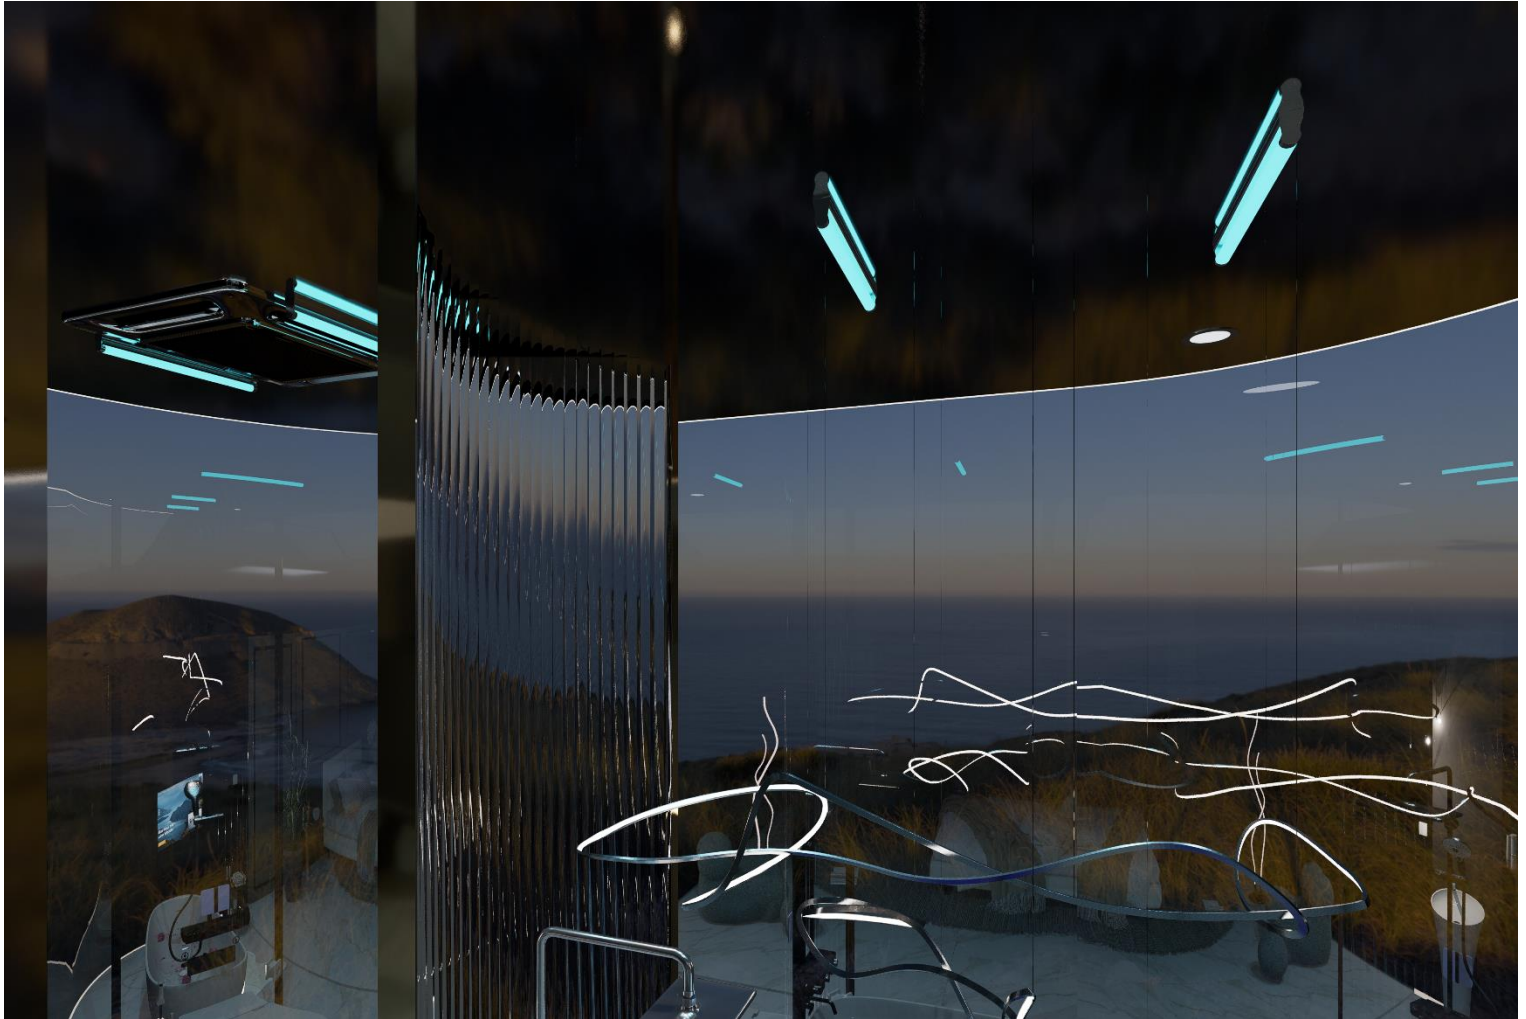

Design Visuals: Optional Images

รูปภาพเพิ่มเติม

ติดตั้งระบบระบายอากาศ กรองโควิด ลดการแพร่กระจายของละอองที่ปนเปื้อนเชื้อโรคในอากาศ และลดฝุ่น มีระบบฆ่าเชื้อไวรัสด้วยหลอดไฟรังสี UVC ขณะที่ผู้ใช้งานไม่ได้อยู่ในห้อง

Installed a ventilation system to filter covid, reduce the spread of contaminated droplets in the air and reduce dust. There is a system to kill viruses with uvc lamps while the user is not in the room.