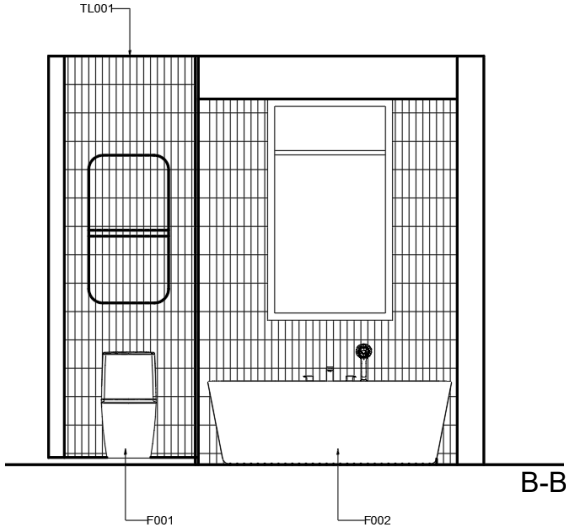

Design: Floor Plan and Elevations

Floor Plan

B-B

A-A

Elevations

Design Visuals: Full Bathroom

Bathroom design with a modern feel
and a hint of wood tones

Design Visuals: Shower Area

The shower area includes a bathtub, allowing for a space that can accommodate either need.

The concealed shower mixer, combined with the sleek bathtub from the Acacia Evolution collection, creates a clean appearance.

The use of a towel bar as a handle for the shower area's doors allows the user to hang their towel directly outside the shower area, keeping it dry.

Design Visuals: Toilet Area

Additional storage is provided by built-in wall shelves above the one-piece toilet.

Robe Hooks from the Acacia evolution collection are stacked for a more flexible use or the entire family.

Design Visuals: Basin Area

Large mirrors are placed to create an illusion of a bigger bathroom. It is also placed slightly higher to avoid water stains.