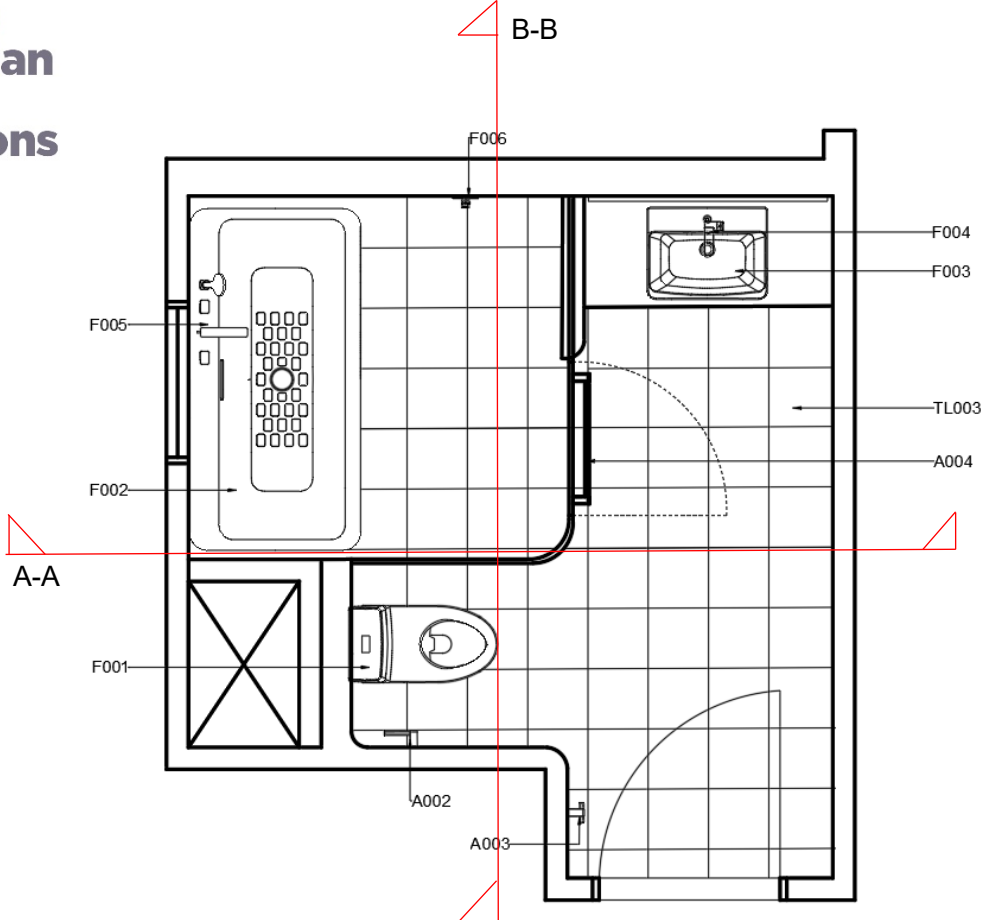

Design: Floor Plan and Elevations

Floor Plan

B-B

A-A

Elevations

Design Visuals: Full Bathroom

Bathroom design with a modern feel
and a hint of wood tones

Design Visuals: Shower Area

The shower area includes a bathtub, allowing for a space that can accommodate either need.

The concealed shower mixer, combined with the sleek bathtub from the Acacia Evolution collection, creates a clean appearance.

The use of a towel bar as a handle for the shower area's doors allows the user to hang their towel directly outside the shower area, keeping it dry.

Design Visuals: Toilet Area

Additional storage is provided by built-in wall shelves above the one-piece toilet.

American Standard Products Specified

Products chosen from the Acacia Evolution Collection

Fixtures

F003
600mm Rectangular Vessel

F001
Acacia Evolution One-piece Toilet
2.6/4L

F002
Acacia Evolution 1.7M Floor Standing Tub
w/Faucet Holes