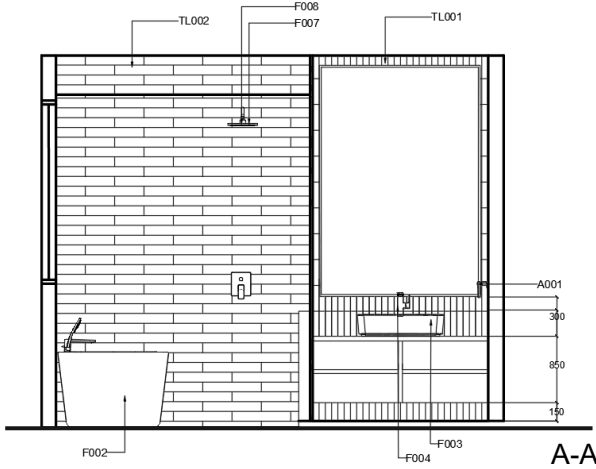

Design: Floor Plan and Elevations

Floor Plan

B-B

A-A

Elevations

Design Visuals: Full Bathroom

Bathroom design with a modern feel
and a hint of wood tones

Design Visuals: Shower Area

The shower area includes a bathtub, allowing for a space that can accommodate either need.

The concealed shower mixer, combined with the sleek bathtub from the Acacia Evolution collection, creates a clean appearance.

The use of a towel bar as a handle for the shower area's doors allows the user to hang their towel directly outside the shower area, keeping it dry.

Design Visuals: Toilet Area

Additional storage is provided by built-in wall shelves above the one-piece toilet.