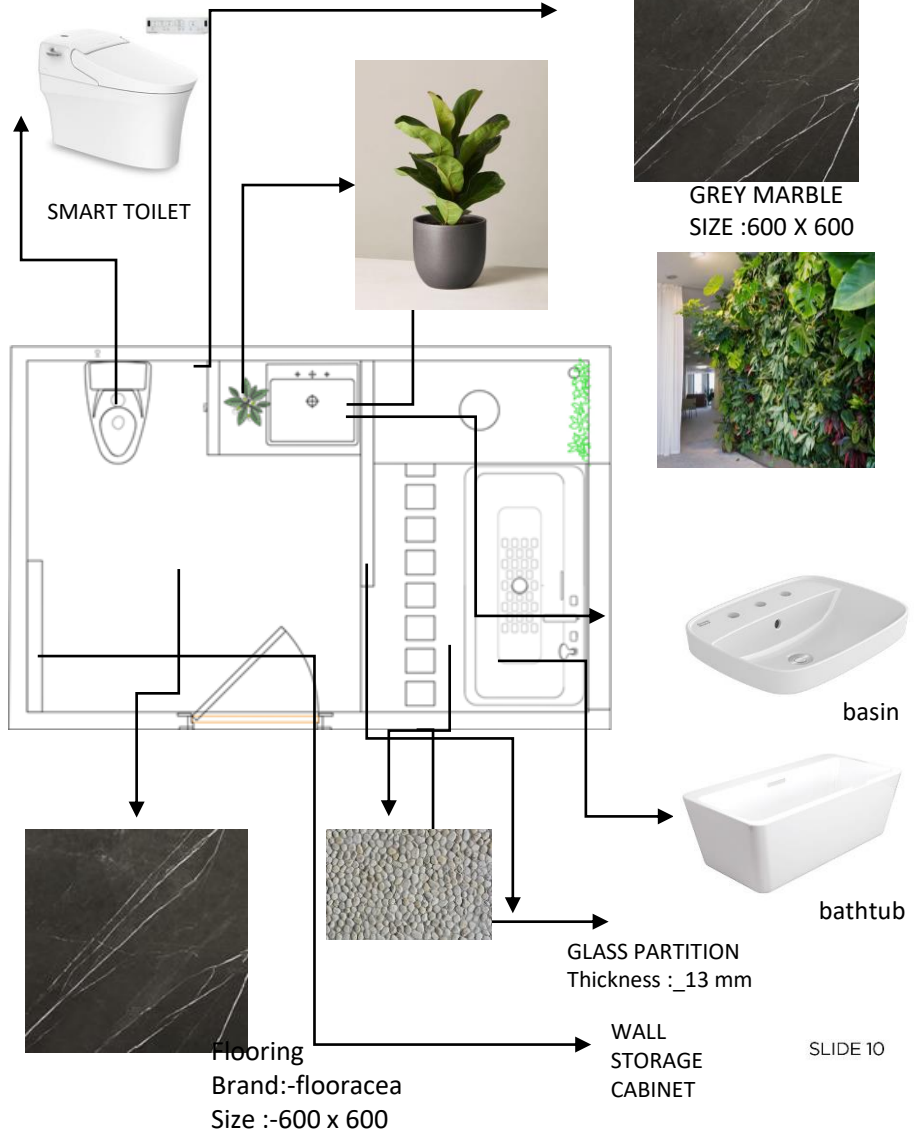

Design Visuals: Toilet Area

- All bidet functions can be easily operated via a handy remote control.
- Identifies the type of flush based on the time spent on the shower toilet.
- Temperature can be easily adjusted for comfort.

BATHROB HANGINGS

Specifications: Colors, Materials and Finishes

Pendant light
Brand:- august nights

Magnetic lights
Brand:-Green lights
Colour :-warm white and
natural white

napkins

Bathrob hook
Brand:-jomay

Wooden
section

Wallpaper
Brand :-Jrong

Specifications: Colors, Materials and Finishes

Use this text box for description, if required.

Use Space on the right to show colors, materials and finishes.

Aerozen smart toilet
L680 x W376 x H780mm
CODE:-6L(CEAS5017-0110-40070)

2

3

Acacia floor standing tub w\3
faucet holes
CODE: B67190-6DACTTI

**American
Standard
Products
Specified**

Use Space on the right to indicate the list of American Standard products used (Product Name and Image) in your design.