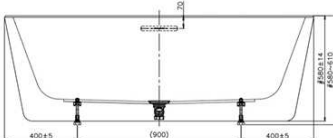

as:da
american
standard
design
award
asia
pacific
2022

Design Visuals: Toilet Area

Smart toilet plat has The remote and all contact points are made of materials containing bacterial growth inhibitors. Especially on the seat covers, Which has been certified to prevent and suppresses bacteria and has many other advantages. The purifying injecting lines made from high quality materials durable operation the water is not too strong, so it's perfect for ladies. This toilet area is designed by keeping health and hygiene in mind.