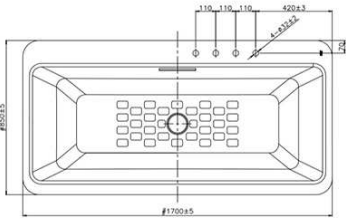

Design Visuals: Shower Area

“Wash Away Your Troubles with Some Bubbles”

I have used Ceiling concealed shower as it is Air-infused water and provides a luxurious shower experience while using lesser water.

I have also used Body shower with concealed body and hand shower too.

I have used easy set bath and shower mixers. The conceal thermostatic mixer provides a constant and comfortable temperature.

The play button adjusts the volume of water easily and offers daily convenience at the push of a button. Plants are placed near the shower area so that the user feels connected to nature

as:da
american
standard
design
award
asia
pacific
2022