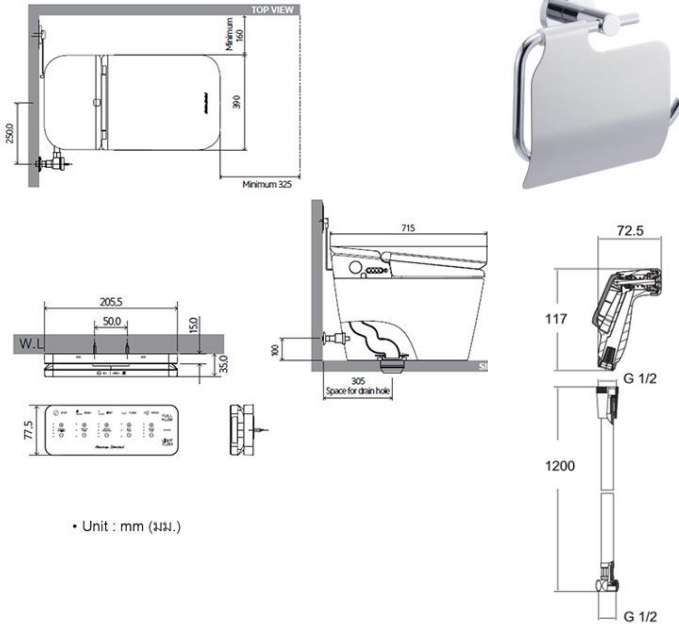

I have also used Body shower with concealed body and hand shower too.

I have used easy set bath and shower mixers. The conceal thermostatic mixer provides a constant and comfortable temperature.

The play button adjusts the volume of water easily and offers daily convenience at the push of a button. Plants are placed near the shower area so that the user feels connected to nature

as:da
american
standard
design
award
asia
pacific
2022

Design Visuals: Toilet Area

Smart toilet plat has The remote and all contact points are made of materials containing bacterial growth inhibitors. Especially on the seat covers, Which has been certified to prevent and suppresses bacteria and has many other advantages. The purifying injecting lines made from high quality materials durable operation the water is not too strong, so it's perfect for ladies. This toilet area is designed by keeping health and hygiene in mind.