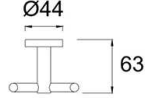

Design Visuals: Shower Area

“Wash Away Your Troubles with Some Bubbles”

I have used Ceiling concealed shower as it is Air-infused water and provides a luxurious shower experience while using lesser water.

I have also used Body shower with concealed body and hand shower too.

I have used easy set bath and shower mixers. The conceal thermostatic mixer provides a constant and comfortable temperature.

The play button adjusts the volume of water easily and offers daily convenience at the push of a button. Plants are placed near the shower area so that the user feels connected to nature

as:da
american
standard
design
award
asia
pacific
2022