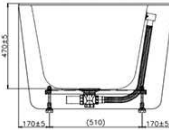

Design Visuals: Shower Area

“Wash Away Your Troubles with Some Bubbles”

I have used Ceiling concealed shower as it is Air-infused water and provides a luxurious shower experience while using lesser water.

I have also used Body shower with concealed body and hand shower too.

I have used easy set bath and shower mixers. The conceal thermostatic mixer provides a constant and comfortable temperature.

The play button adjusts the volume of water easily and offers daily convenience at the push of a button. Plants are placed near the shower area so that the user feels connected to nature

as:da
american
standard
design
award
asia
pacific
2022